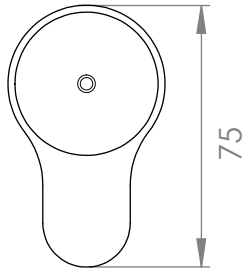

A82.08

KITCHEN SET

6 STAR/3.5Lpm WELS RATING

STANDARD WITH METAL INSERT
OTHER HANDLE OPTIONS

METAL INSERT

.V2 WITHOUT INSERT

.V3 WHITE CARRARA MARBLE