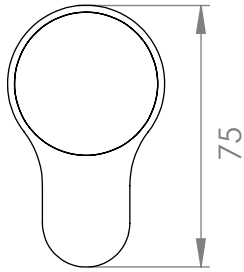

A82.08

KITCHEN SET

6 STAR/3.5Lpm WELS RATING

STANDARD WITH METAL INSERT
OTHER HANDLE OPTIONS

METAL INSERT

.V2 WITHOUT INSERT

.V3 WHITE CARRARA MARBLE