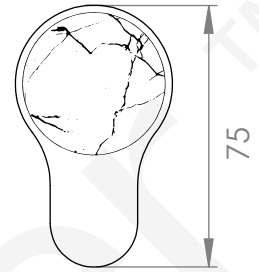

A82.08

KITCHEN SET

6 STAR/3.5Lpm WELS RATING

STANDARD WITH METAL INSERT
OTHER HANDLE OPTIONS

METAL INSERT

.V2 WITHOUT INSERT

.V3 WHITE CARRARA MARBLE