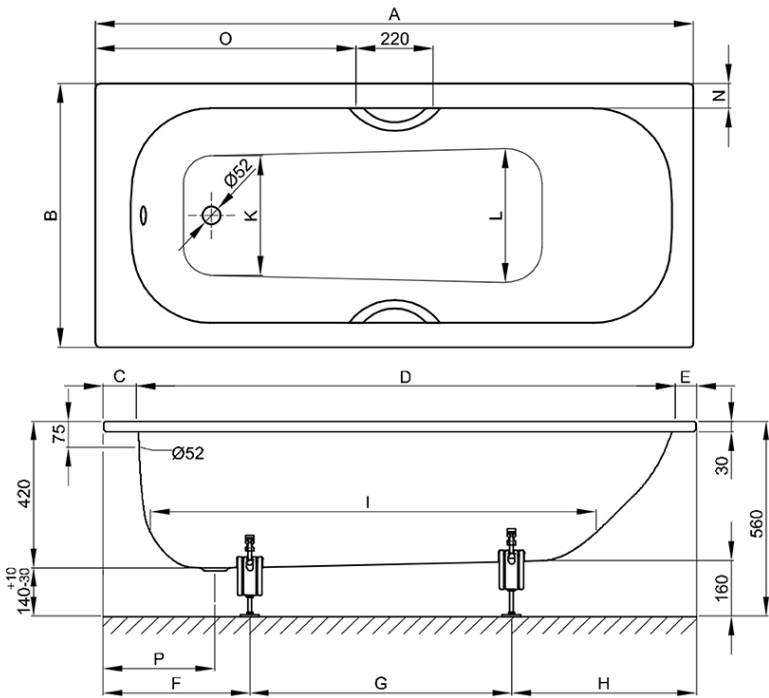

## Product Details

**SKU:** B2941WWOB  
**Brand:** Bette  
**Range:** Form  
**Warranty:** 30 Years  
**Product Length:** 1500 mm  
**Product Width:** 700 mm  
**Product Height:** 420 mm  
**Litre Capacity:** 89 L

### Dimensions

article no.	dimensions in mm	A	B	C	D	E	F	G	H
2941	1500 x 700 x 420	1500	700	100	1330	70	400	520	580
		H	I	K	L	N	O	P	volume*
		580	1070	450	475	70	640	320	89 litre

Note: All dimensions are in millimetres and are subject to normal manufacturing variations. Always use the physical product measurements for cut-outs and rough-ins as the technical details shown may differ from the actual product. Use acetic cured silicone sealant. Do not use epoxy type adhesives. Clean with damp cloth. Do not use abrasive cleaners, liquids or pastes.