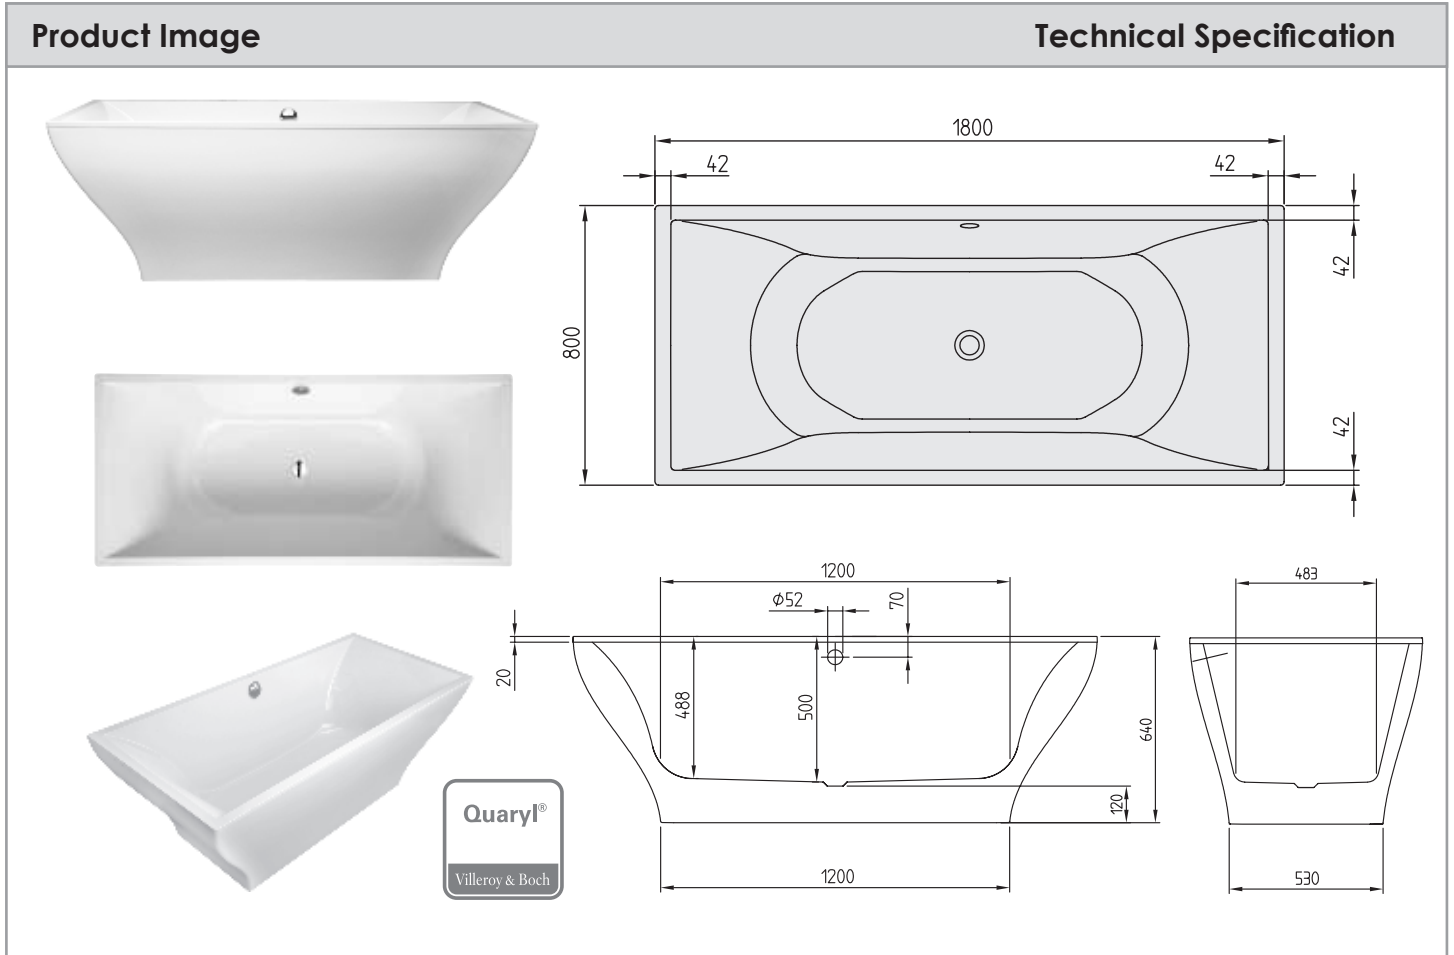

## LA BELLE FREESTANDING BATH

Description	
LaBelle Freestanding Bath	
<b>BQ180LAB2PB</b>	Chrome Overflow Waste
<b>BQ180LAB2PWFB</b>	Chrome Overflow Waste   Bath Filler

Additional Information
<ul style="list-style-type: none"> <li>• Includes Waste / Overflow Combination</li> <li>• Bath is pre-drilled for central Overflow / Bath Filler location</li> <li>• Adjustable Bath Feet supplied standard</li> <li>• Available with optional integrated Bath Filler</li> <li>• For Bath Filler Option, a mixed water supply rough-in point needs to be close to the Bath Filler / Overflow location and be at least 250mm below the top of the bath</li> <li>• Made from Quaryl®</li> <li>• 10 Year Warranty *Conditions Apply</li> <li>• Weight: 104kg</li> <li>• Size in Litres: 200L</li> </ul>