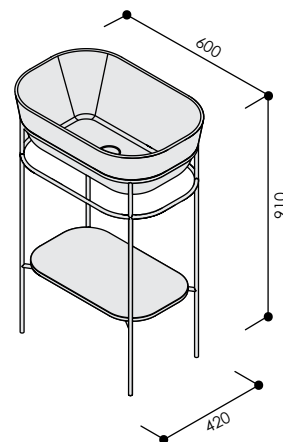

Colour Swatch

SKU

Material: Solid Surface Basin
Colour: Matt White

Material: Metal Frame
Colour: Matt White

1006 001

Material: Metal Frame
Colour: Matt Black

1006 002

06

Product:
Pedestal basin

Material:
Matt solid surface, steel frame,
solid surface shelf

Design:
Thomas Coward Studio

Fixing:
Licensed (plumber/builder) installer
is required. Wall hung basins using
fixing bolts provided in box.