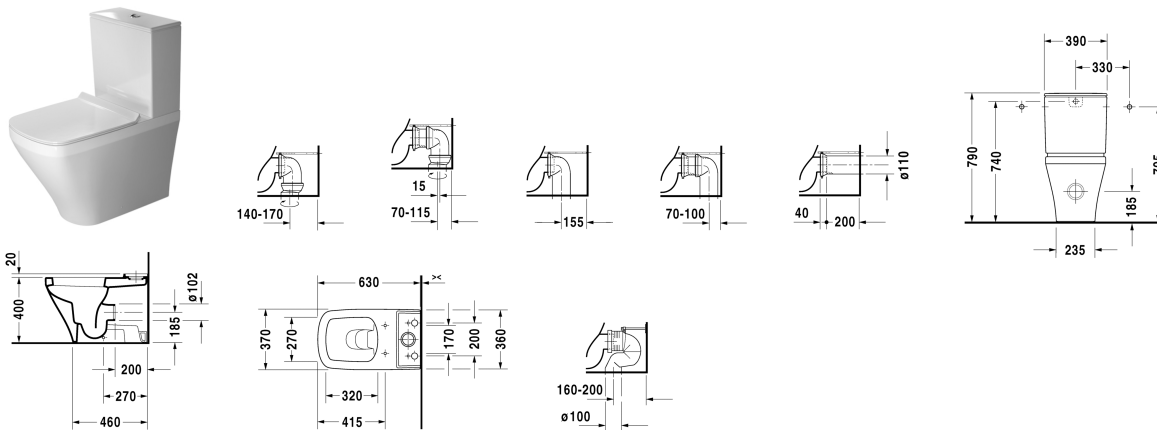

**Toilet close-coupled # 215509..00**

|&lt; 370 mm &gt;|

Toilet close-coupled	Dimension	Weight	Order number
washdown model, (without cistern), Outlet for Vario connector set, for horizontal and vertical outlet, length adjustable from 70 - 170 mm, and vario connecting bend, vertical outlet from 160 - 200 mm, fixings included			
<b>Colors</b>			
00 White Alpin			
<b>Variant</b>			
♠ 4,5 l	370 x 630 mm	30,500 kg	215509..00
Sanitary ceramics with the special WonderGliss surface finish will remain clean and attractive-looking for a long time to come. When ordering WonderGliss please add a "1" as eleventh digit to the model number.			
<b>Accessory</b>			
Cistern with Dual Flush mechanism, chrome, for side supply	390 x 170 mm	14,900 kg	093500
Cistern with Dual Flush mechanism, chrome, for bottom left supply	390 x 170 mm	14,900 kg	093510
Toilet seat and cover hinges stainless steel, without automatic closure		2,300 kg	006371
Toilet seat and cover hinges stainless steel, with SoftClose automatic closure, removable		2,300 kg	006379
Vario connector set incl. excenter	Ø 110 mm	1,500 kg	001422
Vario connecting bend for vertical outlet	Ø 100 mm	0,700 kg	899025

All drawings contain the necessary measurements which are subject to standard tolerances. They are stated in mm and are non-binding. Exact measurements, in particular for customised installation scenarios, can only be taken from the finished ceramic piece.