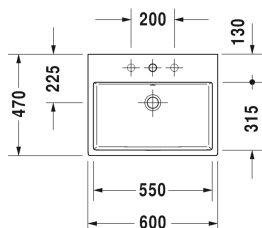

Washbasin, furniture washbasin # 2350600000 / 2350600030 /
2350600041 / 2350600044 / 2350600060 / 2350600070

| < 600 mm > |

Washbasin, furniture washbasin	Dimension	Weight	Order number
with tap platform, underneath glazed, 600 mm			
Colors			
00 White Alpin			
Variant			
● with overflow	600 x 470 mm	17.300 kg	2350600000
●●● with overflow	600 x 470 mm	17.300 kg	2350600030
● without overflow	600 x 470 mm	17.300 kg	2350600041
●●● without overflow	600 x 470 mm	17.300 kg	2350600044
☒ with overflow	600 x 470 mm	17.300 kg	2350600060
☒ without overflow	600 x 470 mm	17.300 kg	2350600070
Sanitary ceramics with the special WonderGliss surface finish will remain clean and attractive-looking for a long time to come. When ordering WonderGliss please add a "1" as eleventh digit to the model number.			
Accessory for ceramics			
Push-open waste for washbasins with overflow		0.400 kg	005052
Continuous flow waste for washbasins without overflow	75 mm	0.400 kg	005038
Accessory			
Towel rail square tube 14 mm, chrome, for washbasin # 045460, 235060	550 mm	0.500 kg	003037
Design Siphon		1.500 kg	005036

All drawings contain the necessary measurements which are subject to standard tolerances. Exact measurements, in particular for customised installation scenarios, can only be taken from the finished ceramic piece.