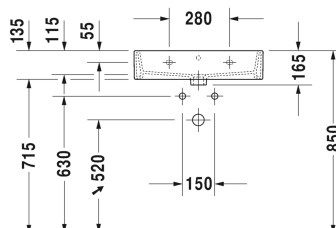

Washbasin, furniture washbasin # 2350600000 / 2350600030 /
2350600041 / 2350600044 / 2350600060 / 2350600070

| < 600 mm > |

Washbasin, furniture washbasin	Dimension	Weight	Order number
with tap platform, underneath glazed, 600 mm			
Colors			
00 White Alpin			
Variant			
● with overflow	600 x 470 mm	17.300 kg	2350600000
●●● with overflow	600 x 470 mm	17.300 kg	2350600030
● without overflow	600 x 470 mm	17.300 kg	2350600041
●●● without overflow	600 x 470 mm	17.300 kg	2350600044
☒ with overflow	600 x 470 mm	17.300 kg	2350600060
☒ without overflow	600 x 470 mm	17.300 kg	2350600070
Sanitary ceramics with the special WonderGliss surface finish will remain clean and attractive-looking for a long time to come. When ordering WonderGliss please add a "1" as eleventh digit to the model number.			
Accessory for ceramics			
Push-open waste for washbasins with overflow		0.400 kg	005052
Continuous flow waste for washbasins without overflow	75 mm	0.400 kg	005038
Accessory			
Towel rail square tube 14 mm, chrome, for washbasin # 045460, 235060	550 mm	0.500 kg	003037
Design Siphon		1.500 kg	005036

All drawings contain the necessary measurements which are subject to standard tolerances. Exact measurements, in particular for customised installation scenarios, can only be taken from the finished ceramic piece.