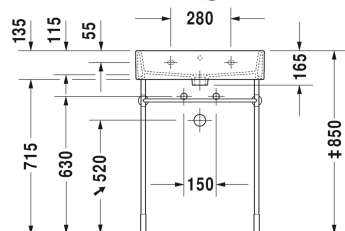

Washbasin, furniture washbasin # 2350600000 / 2350600030 /
2350600041 / 2350600044 / 2350600060 / 2350600070

| < 600 mm > |

Washbasin, furniture washbasin	Dimension	Weight	Order number
with tap platform, underneath glazed, 600 mm			
Colors			
00 White Alpin			
Variant			
● with overflow	600 x 470 mm	17.300 kg	2350600000
●●● with overflow	600 x 470 mm	17.300 kg	2350600030
● without overflow	600 x 470 mm	17.300 kg	2350600041
●●● without overflow	600 x 470 mm	17.300 kg	2350600044
☒ with overflow	600 x 470 mm	17.300 kg	2350600060
☒ without overflow	600 x 470 mm	17.300 kg	2350600070
Sanitary ceramics with the special WonderGliss surface finish will remain clean and attractive-looking for a long time to come. When ordering WonderGliss please add a "1" as eleventh digit to the model number.			
Accessory for ceramics			
Push-open waste for washbasins with overflow		0.400 kg	005052
Continuous flow waste for washbasins without overflow	75 mm	0.400 kg	005038
Accessory			
Towel rail square tube 14 mm, chrome, for washbasin # 045460, 235060	550 mm	0.500 kg	003037
Design Siphon		1.500 kg	005036

All drawings contain the necessary measurements which are subject to standard tolerances. Exact measurements, in particular for customised installation scenarios, can only be taken from the finished ceramic piece.