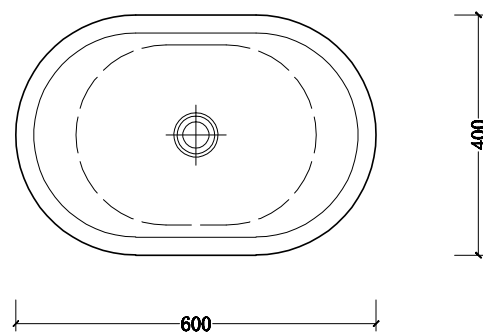

Code: CS208

Tap Hole Options

No tap hole.

Waste Outlet

32mm clic-clac plug & waste included.

Installation Instructions

As per normal instructions. See the detailed instructions included with the product.

Colour

Gloss white.

Water Capacity

19 litres.

Packing Details

44 kg net.

Supplied in 1 carton.

Manufactured by **PARISI**