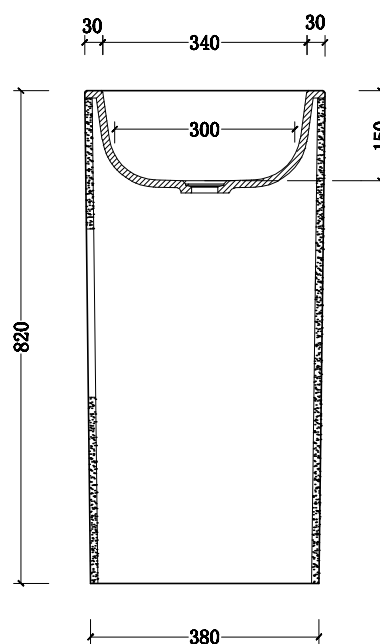

Code: CS208

Tap Hole Options

No tap hole.

Waste Outlet

32mm clic-clac plug & waste included.

Installation Instructions

As per normal instructions. See the detailed instructions included with the product.

Colour

Gloss white.

Water Capacity

19 litres.

Packing Details

44 kg net.

Supplied in 1 carton.

Manufactured by **PARISI**