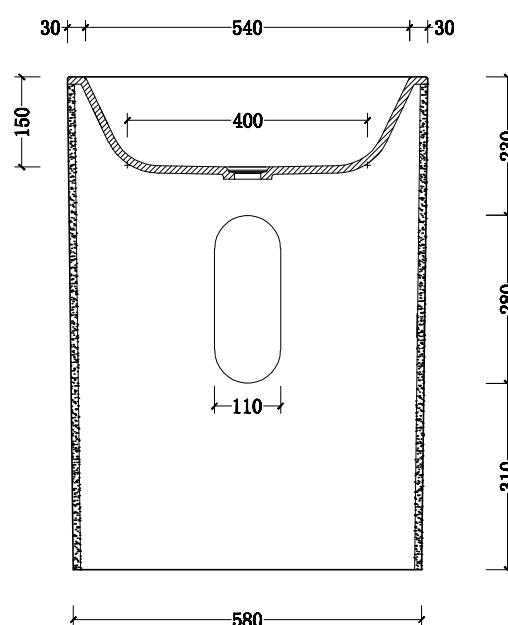

Code: CS208

Tap Hole Options

No tap hole.

Waste Outlet

32mm clic-clac plug & waste included.

Installation Instructions

As per normal instructions. See the detailed instructions included with the product.

Colour

Gloss white.

Water Capacity

19 litres.

Packing Details

44 kg net.

Supplied in 1 carton.

Manufactured by **PARISI**