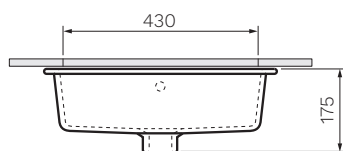

## Twinset 430 Undercounter Basin

**Product Code: FL5057.XX**

(see colour codes below)

**Colour & Finish** — Gloss White, Milky White (01), Gloss Black (02), Graphite (03), Anthracite (04), Lava Grey (05), Nuvola (06), Fango (07), Rosso Rubens (08), Argilla (09), Petrolio (10)

**Material** — Ceramic

**W x D x H** — 500 x 430 x 175 mm

**Fixings** — Undercounter Fixing Brackets included (UCB150)

**Tap Holes** — 0

**Overflow** — Integrated

**Bowl Capacity** — 7 Litres

**Waste Outlet** — 32mm Universal Plug & Waste to be ordered separately (TA3240 or TA4032)