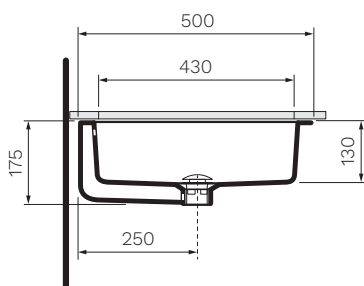

## Twinset 430 Undercounter Basin

**Product Code: FL5057.XX**

(see colour codes below)

**Colour & Finish** — Gloss White, Milky White (01), Gloss Black (02), Graphite (03), Anthracite (04), Lava Grey (05), Nuvola (06), Fango (07), Rosso Rubens (08), Argilla (09), Petrolio (10)

**Material** — Ceramic

**W x D x H** — 500 x 430 x 175 mm

**Fixings** — Undercounter Fixing Brackets included (UCB150)

**Tap Holes** — 0

**Overflow** — Integrated

**Bowl Capacity** — 7 Litres

**Waste Outlet** — 32mm Universal Plug & Waste to be ordered separately (TA3240 or TA4032)