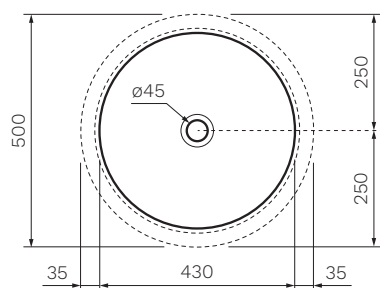

## Twinset 430 Undercounter Basin

**Product Code: FL5057.XX**

(see colour codes below)

**Colour & Finish** — Gloss White, Milky White (01), Gloss Black (02), Graphite (03), Anthracite (04), Lava Grey (05), Nuvola (06), Fango (07), Rosso Rubens (08), Argilla (09), Petrolio (10)

**Material** — Ceramic

**W x D x H** — 500 x 430 x 175 mm

**Fixings** — Undercounter Fixing Brackets included (UCB150)

**Tap Holes** — 0

**Overflow** — Integrated

**Bowl Capacity** — 7 Litres

**Waste Outlet** — 32mm Universal Plug & Waste to be ordered separately (TA3240 or TA4032)