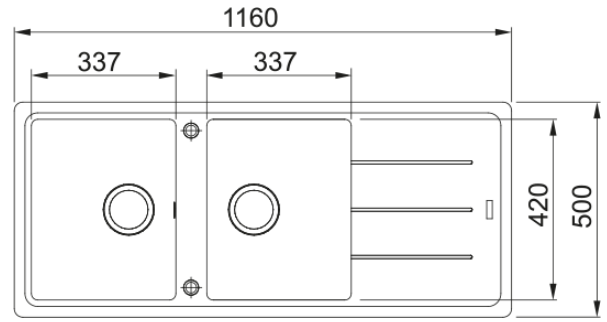

BFG621MB Basis Sink FPC | 114.0684.015

Aspect

Sink type	Sink (w/ drainer)
Material type	Granite
Number of bowls	2
Colour	Matte black
Finish	None

Dimensions

Overall length	1160.0
Overall depth	500.0
Length	337.0
Depth	420.0
Height	200.0
Bowl 2: length	337.0
Bowl 2: Width	420.0
Bowl 2: height	200.0
Cutout inset: right to left	1140.0
Cutout inset: front to back	480.0

Installation

Cabinet size	80 cm

Product features

Installation type	Topmount
Waste outlet	3 1/2"
Position of drainer	Reversible drainer

Product identification

Brand	FRANKE
Product family	Maris
Range	Basis

Properties

Drainer	1
Reversible	Yes