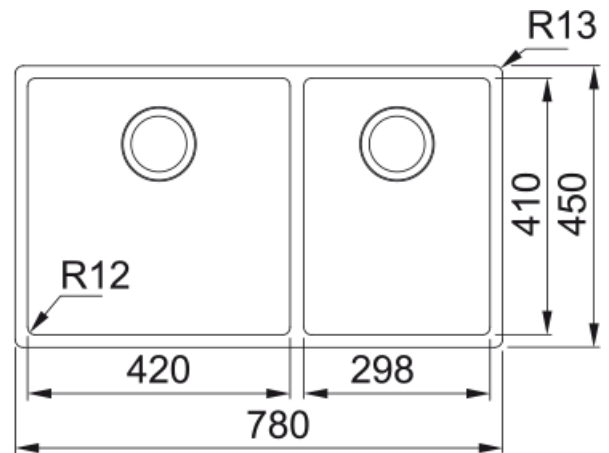

BOX220-42/29 SBR Bolero Sink HOF,R12 | 127.0644.971**Aspect**

Sink type	Bowl (no drainer)
Material type	Stainless steel
Number of bowls	2
Colour	Steel
Finish	Prebrushed N4

Dimensions

Overall length	780.0
Overall depth	450.0
Length	420.0
Depth	410.0
Height	200.0
Bowl 2: length	298.0
Bowl 2: Width	410.0
Bowl 2: height	200.0

Installation

Cabinet size	80 cm
--------------	-------

Product features

Installation type	Flushmount
Waste outlet	3 1/2"
Position of drainer	No drainer

Product identification

Brand	FRANKE
Product family	Maris
Range	Box
Approval logo	CE

Properties

Drainer	No drainer
Reversible	No
Tap ledge	No

Waste kit	Yes
Waste kit type	Manual
Plumbing kit	No
Tap holes	No tap hole
Soap dispenser hole	No

Technical Data