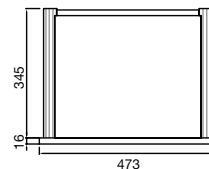

Lower Middle Drawer