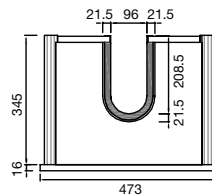

Glamour Silk Marble Bench Vanity

Product Code: GK-1200-MW

FEATURES

- Multi-wood Premium Polyurethane satin finish
- Internal drawer colour to match the slide rail – Grey
- Luxury Silent Soft-function doors
- Undercounter ceramic wash basin
- White marble bench top
- Dynamic Load Capacity 40/50 kg
- High quality steel drawer sides

SPECIFICATIONS

Cabinet Colour: Matt White
 Basin Colour: White
 Joinery Finish: Multi-wood Premium Polyurethane Satin
 Overflow: Yes
 Tapholes: 3TH
 Installation: Refer to instructions in packaging

Aerial Benchtop