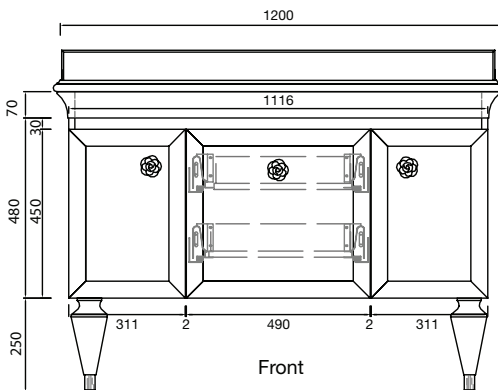

Glamour Silk Marble Bench Vanity

Product Code: GK-1200-MW

FEATURES

- Multi-wood Premium Polyurethane satin finish
- Internal drawer colour to match the slide rail – Grey
- Luxury Silent Soft-function doors
- Undercounter ceramic wash basin
- White marble bench top
- Dynamic Load Capacity 40/50 kg
- High quality steel drawer sides

SPECIFICATIONS

Cabinet Colour: Matt White
Basin Colour: White
Joinery Finish: Multi-wood Premium Polyurethane Satin
Overflow: Yes
Tapholes: 3TH
Installation: Refer to instructions in packaging

Front

Manufactured by

PARISI