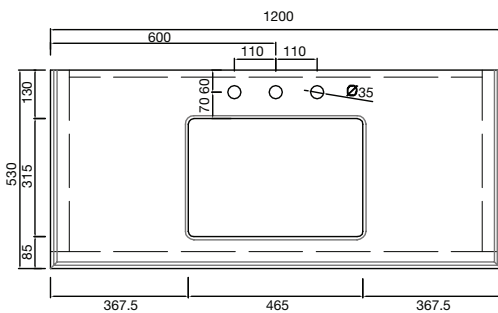

Glamour Silk Marble Bench Vanity

Product Code: GK-1200-MW

FEATURES

- Multi-wood Premium Polyurethane satin finish
- Internal drawer colour to match the slide rail – Grey
- Luxury Silent Soft-function doors
- Undercounter ceramic wash basin
- White marble bench top
- Dynamic Load Capacity 40/50 kg
- High quality steel drawer sides

SPECIFICATIONS

Cabinet Colour: Matt White
 Basin Colour: White
 Joinery Finish: Multi-wood Premium Polyurethane Satin
 Overflow: Yes
 Tapholes: 3TH
 Installation: Refer to instructions in packaging

Aerial Benchtop