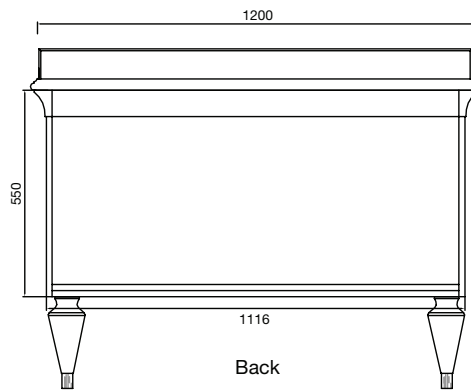

Glamour Silk Marble Bench Vanity

Product Code: GK-1200-MW

FEATURES

- Multi-wood Premium Polyurethane satin finish
- Internal drawer colour to match the slide rail – Grey
- Luxury Silent Soft-function doors
- Undercounter ceramic wash basin
- White marble bench top
- Dynamic Load Capacity 40/50 kg
- High quality steel drawer sides

SPECIFICATIONS

Cabinet Colour: Matt White
Basin Colour: White
Joinery Finish: Multi-wood Premium Polyurethane Satin
Overflow: Yes
Tapholes: 3TH
Installation: Refer to instructions in packaging

Back

Manufactured by

PARISI