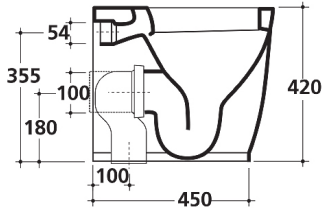

Sa02 Wall Faced Pan

89611

WELS: 3 stars - 3/6L

Set Out: S trap - 100mm
P trap - 180mm

The shape of the SA02 toilet suite is squared, clean with the only particularity being the small edge in the underside that makes it stylish and harmonious in its line. Its strong character and its wealth of accessories, have allowed it to win prestigious awards as the DESIGN PLUS + and the selection for the COMPASSO D'ORO ADI.

It is back entry, suitable for S and P trap installation and is supplied with a soft close seat with metal hinges.

WARRANTY
10 years

*Conditions apply.