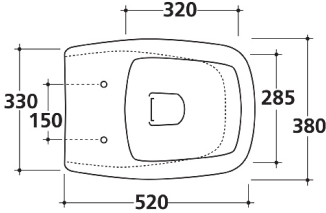

Sa02 Wall Faced Pan

89611

WELS: 3 stars - 3/6L

Set Out: S trap - 100mm
P trap - 180mm

The shape of the SA02 toilet suite is squared, clean with the only particularity being the small edge in the underside that makes it stylish and harmonious in its line. Its strong character and its wealth of accessories, have allowed it to win prestigious awards as the DESIGN PLUS + and the selection for the COMPASSO D'ORO ADI.