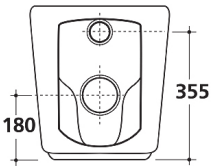

Sa02 Wall Faced Pan

89611

WELS: 3 stars - 3/6L

Set Out: S trap - 100mm
P trap - 180mm

The shape of the SA02 toilet suite is squared, clean with the only particularity being the small edge in the underside that makes it stylish and harmonious in its line. Its strong character and its wealth of accessories, have allowed it to win prestigious awards as the DESIGN PLUS + and the selection for the COMPASSO D'ORO ADI.