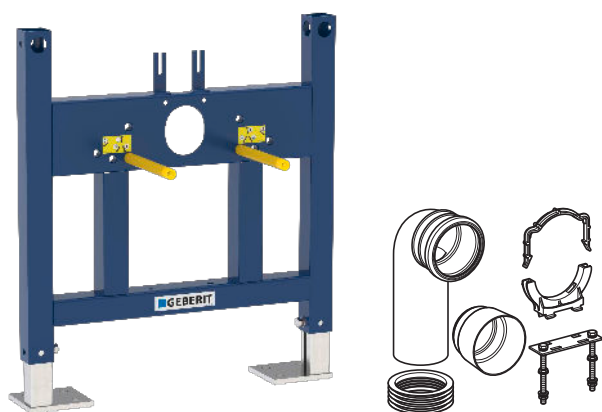

Geberit Duofix Chair Bracket and Accessory Pack For Wall Hung WC

Example image

Application purposes

- For wall hung installation with floor construction 0 - 200mm
- Duofix chair bracket frame needs to be flush with the studs

Characteristics

- Without cistern
- Self supporting frame
- Feet adjustable 0 - 200mm

Warranty

- 15 years
- 25 years spare parts availability

Scope of delivery

Duofix Chair Bracket Frame:

- 2 threaded rods M12
- Fastening material

Duofix Chair Bracket Accessory Pack*:

- Drain fixing clip
- HDPE bend
- Seal
- Protective sleeve

Product code	Description	B (width)	H (height)
224.053.00.1	Geberit Duofix chair bracket frame for wall-hung WC, 52 cm, without cistern	500 mm	524 mm
225.180.00.1	Geberit Duofix chair bracket accessory pack		