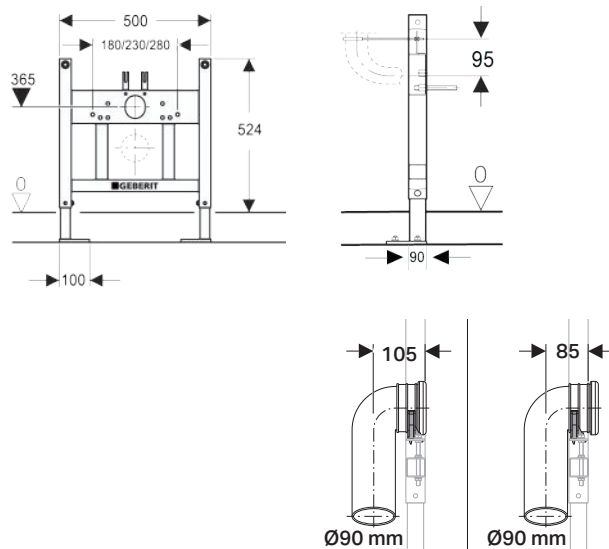

Geberit Duofix Chair Bracket and Accessory Pack For Wall Hung WC

Example image

Application purposes

- For wall hung installation with floor construction 0 - 200mm
- Duofix chair bracket frame needs to be flush with the studs

Characteristics

- Without cistern
- Self supporting frame
- Feet adjustable 0 - 200mm

Warranty

- 15 years
- 25 years spare parts availability

Scope of delivery

Duofix Chair Bracket Frame:

- 2 threaded rods M12
- Fastening material

Duofix Chair Bracket Accessory Pack*:

- Drain fixing clip
- HDPE bend
- Seal
- Protective sleeve

Product code	Description	B (width)	H (height)
224.053.00.1	Geberit Duofix chair bracket frame for wall-hung WC, 52 cm, without cistern	500 mm	524 mm
225.180.00.1	Geberit Duofix chair bracket accessory pack		