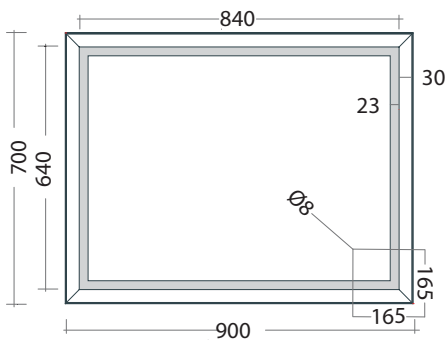

Iks 900 Mirror with Capacitive Switch (LED)

Product Code: IK-900M

The Iks 900 Mirror provides both optimum craftsmanship and luxurious design. The technology advanced Iks 900 Mirror is finished with a capacitive switch and a rear demister system.

Specifications

Material	— Mirror
Colour / Finish	— White / Matt
W x D x H	— 900 x 40 x 700mm
Lighting	— Backlit LED
Power	— Hardware
Capacitive Switch	— Included
Warranty	— 12 months parts warranty
Installation	— Refer to instructions in packaging