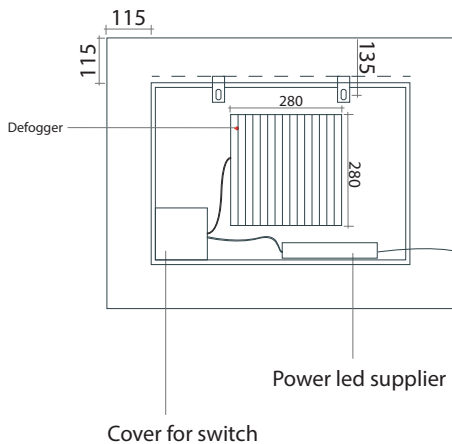

Iks 900 Mirror with Capacitive Switch (LED)

Product Code: IK-900M

The Iks 900 Mirror provides both optimum craftsmanship and luxurious design. The technology advanced Iks 900 Mirror is finished with a capacitive switch and a rear demister system.

Specifications

Material	— Mirror
Colour / Finish	— White / Matt
W x D x H	— 900 x 40 x 700mm
Lighting	— Backlit LED
Power	— Hardware
Capacitive Switch	— Included
Warranty	— 12 months parts warranty
Installation	— Refer to instructions in packaging