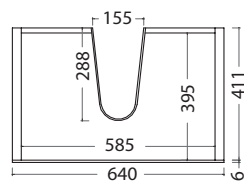

INNER TOP DRAWER