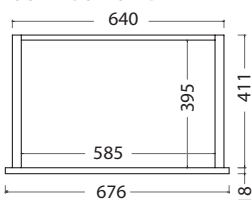

### Specifications

- Material** — Mineralmarmo® with integrated top washbasin
- Colour / Finish** — White / Matt outer frame. Legno Rovere Termo-Trattato (W5), Rovere Termo-Trattato Everest (W7), Rovere Vintage Spacco Nero (LV2)
- W x D x H** — 1406 x 515 x 495mm
- Tap Holes** — 2 Tap Holes
- Basin** — Fully intergrated
- Waste** — 32mm Overflow/ Plug & Waste to be ordered separately (TA3240 or TA4032)
- Drawers/Doors** — Big outer drawers plus internal drawers
- Mechanism** — Soft-close function
- Handle** — Fingerpull
- Internal** — Anthracite
- Warranty** — 10 year parts and labour warranty