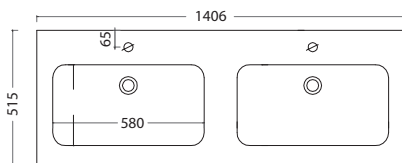

## IKS 1400 Wall Mounted Cabinet with Double Basin Mineralmarmo Top

**Product Code: IK-1400-XX**

**See below for colour codes**

The IKS 1400 Wall Mounted Cabinet requires both craftsmanship and new generation materials. The heat treated timber veneer drawer front is durable while the anthracite internals complete the sophisticated presentation.

### Specifications

- Material** — Mineralmarmo® with integrated top washbasin
- Colour / Finish** — White / Matt outer frame. Legno Rovere Termo-Trattato (W5), Rovere Termo-Trattato Everest (W7), Rovere Vintage Spacco Nero (LV2)
- W x D x H** — 1406 x 515 x 495mm
- Tap Holes** — 2 Tap Holes
- Basin** — Fully intergrated
- Waste** — 32mm Overflow/ Plug & Waste to be ordered separately (TA3240 or TA4032)
- Drawers/Doors** — Big outer drawers plus internal drawers
- Mechanism** — Soft-close function
- Handle** — Fingerpull
- Internal** — Anthracite
- Warranty** — 10 year parts and labour warranty