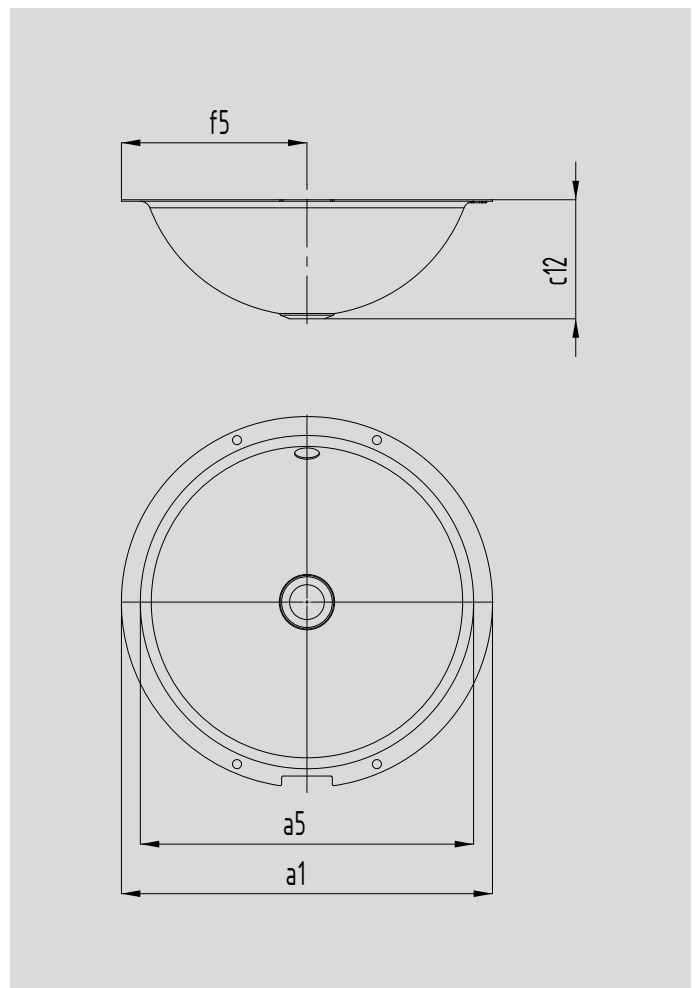

CLASSIC UNDERCOUNTER WASHBASIN

- elegant and timeless design
- flowing interior shape allows simple and effective unity with your chosen vanity unit or console
- maximised space is achieved for your bathroom accessories & fittings
- perfect match with CLASSIC range
- made of KALDEWEI steel enamel

Similar illustrations

Model No.		NEW	NEW
		3183	3182
External length	a1	405	464,5 mm
Internal length	a5	360	420 mm
Distance basin surface to bottom edge of waste hole	c12	137	157 mm
Distance outer edge to centre of waste hole	f5	202,5	232,2 mm
Weight of the enamelled washbasin in kg		5,76	7,26