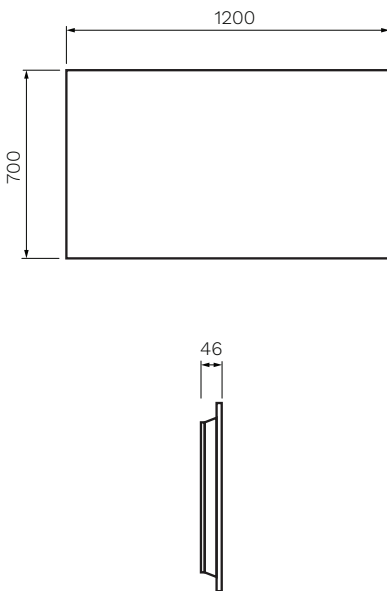

Loom 1200 Mirror

Product Code: LM-1200M-MB

The Loom Mirror with backlit LED lighting will light up your bathroom. Available in 800, 1200 and 1400mm width.

The mirror must not be installed within 150mm of any object, including walls or other bathroom furniture.

Colour & Finish	— Mirror
Material	— Glass Mirror
W x D x H	— 1200 x 46 x 700mm
Features	— Hardwired Backlit LED Lighting, Defogger, Soft touch button
IP Rating	— IP 44
Warranty	— 12 Months (Conditions Apply)