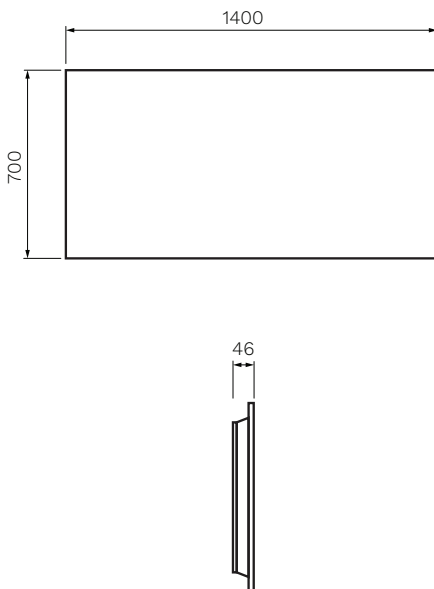

Loom 1400 Mirror

Product Code: LM-1400M-MB

The Loom Mirror with backlit LED lighting will light up your bathroom. Available in 800, 1200 and 1400mm width.

The mirror must not be installed 150mm from any object, including walls or other bathroom furniture.

Colour & Finish	— Mirror
Material	— Glass Mirror
Dimensions	— 1400 x 46 x 700mm
Features	— Hardwired Backlit LED Lighting, Defogger, Soft touch button
IP Rating	— IP 44
Warranty	— 5 Years (Conditions Apply)