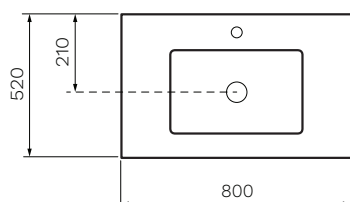

PARISI

Loom 800 Wall Cabinet and Wash Basin

Product Code: LM-800-BW

The Loom collection is handcrafted and inspired by the process of weaving cloth and consists of bathroom vanities, mirrors and a matching side cabinet, setting itself apart with its beautiful textured design. Available in 3 sizes, 800mm and 1200mm with a single ceramic bowl and single drawer, and 1400mm with twin ceramic bowls and double drawers, with the undercounter bowls enveloped by a natural marble bench top.

Black Walnut

- Colour & Finish** — Black Walnut (BW)
- Material** — Premium Moisture-resistant joinery, Natural solid veneer, Natural marble bench top
- Dimensions** — 800 x 520 x 418mm
- Doors / Drawers** — 1 Drawer
- Tap Holes** — 1
- Overflow** — Integrated
- Basin** — Single undercounter ceramic
- Waste Outlet** — 32mm Universal Plug & Waste to be ordered separately (TA3240 or TA4032)
- Features** — Soft-Close Function, Finger-pull handle
- Internal** — Matching colour
- Warranty** — 10 Years (Conditions Apply)