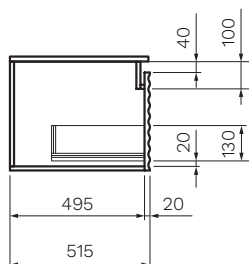

PARISI

Loom 800 Wall Cabinet and Wash Basin

Product Code: LM-800-BW

The Loom collection is handcrafted and inspired by the process of weaving cloth and consists of bathroom vanities, mirrors and a matching side cabinet, setting itself apart with its beautiful textured design. Available in 3 sizes, 800mm and 1200mm with a single ceramic bowl and single drawer, and 1400mm with twin ceramic bowls and double drawers, with the undercounter bowls enveloped by a natural marble bench top.

Black Walnut

- Colour & Finish** — Black Walnut (BW)
- Material** — Premium Moisture-resistant joinery, Natural solid veneer, Natural marble bench top
- Dimensions** — 800 x 520 x 418mm
- Doors / Drawers** — 1 Drawer
- Tap Holes** — 1
- Overflow** — Integrated
- Basin** — Single undercounter ceramic
- Waste Outlet** — 32mm Universal Plug & Waste to be ordered separately (TA3240 or TA4032)
- Features** — Soft-Close Function, Finger-pull handle
- Internal** — Matching colour
- Warranty** — 10 Years (Conditions Apply)