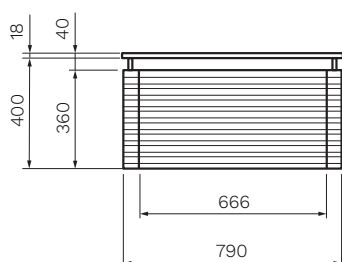

PARISI

Loom 800 Wall Cabinet and Wash Basin

Product Code: LM-800-BW

The Loom collection is handcrafted and inspired by the process of weaving cloth and consists of bathroom vanities, mirrors and a matching side cabinet, setting itself apart with its beautiful textured design. Available in 3 sizes, 800mm and 1200mm with a single ceramic bowl and single drawer, and 1400mm with twin ceramic bowls and double drawers, with the undercounter bowls enveloped by a natural marble bench top.

Black Walnut

- Colour & Finish** — Black Walnut (BW)
- Material** — Premium Moisture-resistant joinery, Natural solid veneer, Natural marble bench top
- Dimensions** — 800 x 520 x 418mm
- Doors / Drawers** — 1 Drawer
- Tap Holes** — 1
- Overflow** — Integrated
- Basin** — Single undercounter ceramic
- Waste Outlet** — 32mm Universal Plug & Waste to be ordered separately (TA3240 or TA4032)
- Features** — Soft-Close Function, Finger-pull handle
- Internal** — Matching colour
- Warranty** — 10 Years (Conditions Apply)