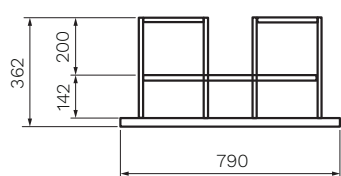

PARISI

Loom 800 Wall Cabinet and Wash Basin

Product Code: LM-800-BW

The Loom collection is handcrafted and inspired by the process of weaving cloth and consists of bathroom vanities, mirrors and a matching side cabinet, setting itself apart with its beautiful textured design. Available in 3 sizes, 800mm and 1200mm with a single ceramic bowl and single drawer, and 1400mm with twin ceramic bowls and double drawers, with the undercounter bowls enveloped by a natural marble bench top.

Black Walnut

- Colour & Finish** — Black Walnut (BW)
- Material** — Premium Moisture-resistant joinery, Natural solid veneer, Natural marble bench top
- Dimensions** — 800 x 520 x 418mm
- Doors / Drawers** — 1 Drawer
- Tap Holes** — 1
- Overflow** — Integrated
- Basin** — Single undercounter ceramic
- Waste Outlet** — 32mm Universal Plug & Waste to be ordered separately (TA3240 or TA4032)
- Features** — Soft-Close Function, Finger-pull handle
- Internal** — Matching colour
- Warranty** — 10 Years (Conditions Apply)