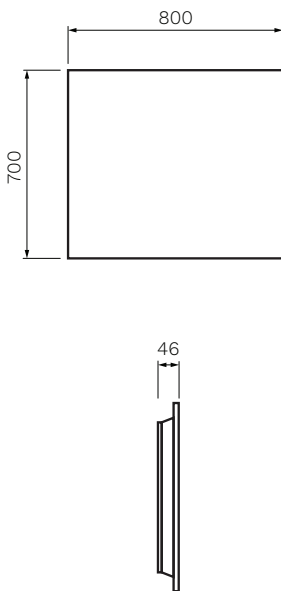

## Loom 800 Mirror

**Product Code: LM-800M-MB**

The Loom Mirror with backlit LED lighting will light up your bathroom. Available in 800, 1200 and 1400mm width.

**The mirror must not be installed 150mm from any object, including walls or other bathroom furniture.**

<b>Colour &amp; Finish</b>	— Mirror
<b>Material</b>	— Glass Mirror
<b>Dimensions</b>	— 800 x 46 x 700mm
<b>Features</b>	— Hardwired Backlit LED Lighting, Defogger, Soft touch button
<b>IP Rating</b>	— IP 44
<b>Warranty</b>	— 5 Years (Conditions Apply)