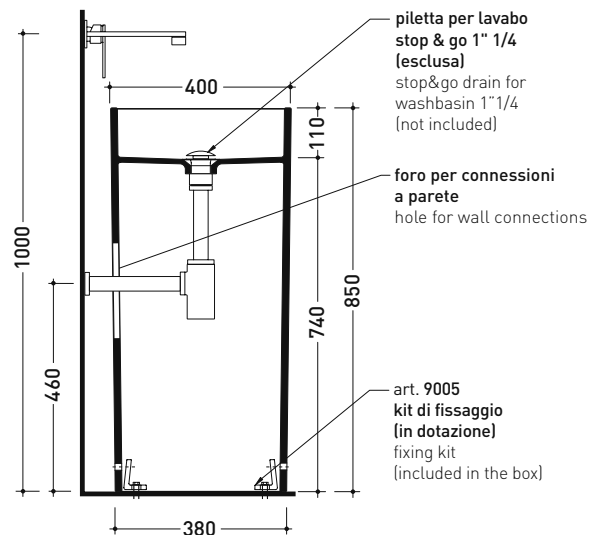

Monowash

➔ **FLAMINIA.**

design **GIULIO CAPPELLINI**

2005

MW40P Monowash 40

Wall column-basin 40 cm

(floor fixing kit art. 9005 included)

• WITHOUT OVERFLOW • WITHOUT TAP LEDGE

Complements: **Line wall-taps basin:** ONE - NOKÈ - SI
Line accessories: TWO - HOOP - NOKÈ - FOLD

Technical accessories: **Chrome siphon** (SIFL/CR)
Stop & Go drain (PLSG)
Ceramic Stop&Go drain (PLCE)

Package dim. 42,5 x 42,5 x 90 cm | Weight 45 kg | Pz. Pallet n° 4

CE UNI EN 14688 - CL00 Dop-No14688

vista zenitale / zenital view

vista frontale / frontal view

sezione longitudinale / section

sizes in mm

Please consider a 2% tolerance on indicated measurements

CERAMIC: glossy finish

Package dim. **42,5 x 42,5 x 90 cm** | Weight **45 kg** | Pz. Pallet n° **4**

CE UNI EN 14688 - CL00 Dop-No14688

vista zenitale / zenital view

allaccio scarico tramite raccordo tecnico per lavabo in PP 40/50 mm con morsetto
 drainage connection: use a PP 40/50 mm connector for washbasin with holdfast