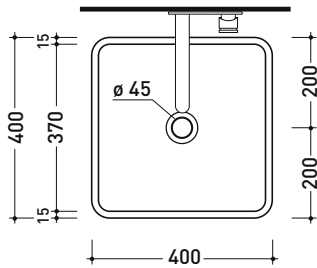

Monowash

➔ **FLAMINIA.**

design **GIULIO CAPPELLINI**

2005

MW40P Monowash 40

Wall column-basin 40 cm

(floor fixing kit art. 9005 included)

• WITHOUT OVERFLOW • WITHOUT TAP LEDGE

Complements: **Line wall-taps basin:** ONE - NOKÈ - SI
Line accessories: TWO - HOOP - NOKÈ - FOLD

Technical accessories: **Chrome siphon** (SIFL/CR)
Stop & Go drain (PLSG)
Ceramic Stop&Go drain (PLCE)

Package dim. 42,5 x 42,5 x 90 cm | Weight 45 kg | Pz. Pallet n° 4

CE UNI EN 14688 - CL00 Dop-No14688

vista zenitale / zenital view

vista frontale / frontal view

sezione longitudinale / section

sizes in mm

Please consider a 2% tolerance on indicated measurements

CERAMIC: glossy finish

Package dim. **42,5 x 42,5 x 90 cm** | Weight **45 kg** | Pz. Pallet n° **4**

CE UNI EN 14688 - CL00 Dop-No14688

vista zenitale / zenital view

allaccio scarico tramite raccordo tecnico per lavabo in PP 40/50 mm con morsetto
 drainage connection: use a PP 40/50 mm connector for washbasin with holdfast