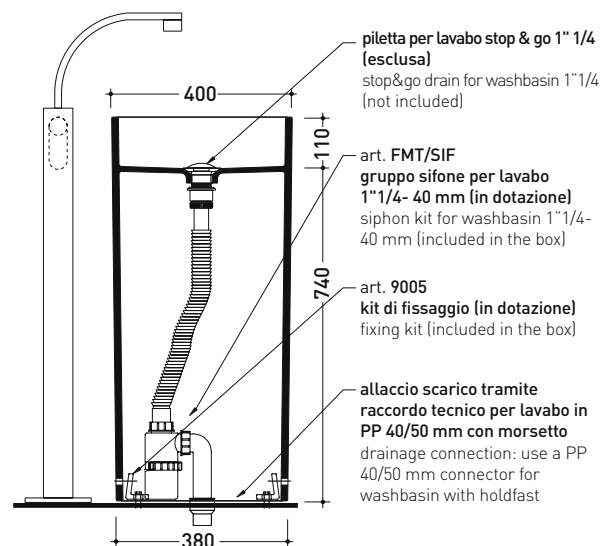

• WITHOUT OVERFLOW • WITHOUT TAP LEDGE

Complements: **Line taps basin free-standing: ONE - FOLD**
Line accessories: TWO - HOOP - NOKÉ - FOLD

Technical accessories: **Stop & Go drain (PLSG)**
Ceramic Stop&Go drain (PLCE)

Package dim. **42,5 x 42,5 x 90 cm** | Weight **45 kg** | Pz. Pallet n° **4**

CE UNI EN 14688 - CL00 Dop-No14688

vista zenitale / zenital view

allaccio scarico tramite raccordo tecnico per lavabo in PP 40/50 mm con morsetto
 drainage connection: use a PP 40/50 mm connector for washbasin with holdfast

vista zenitale / zenital view

vista frontale / frontal view

sezione longitudinale / section

piletta per lavabo stop & go 1" 1/4 (esclusa)
 stop&go drain for washbasin 1"1/4 (not included)

art. FMT/SIF gruppo sifone per lavabo 1"1/4- 40 mm (in dotazione)
 siphon kit for washbasin 1"1/4- 40 mm (included in the box)

art. 9005 kit di fissaggio (in dotazione)
 fixing kit (included in the box)

allaccio scarico tramite raccordo tecnico per lavabo in PP 40/50 mm con morsetto
 drainage connection: use a PP 40/50 mm connector for washbasin with holdfast