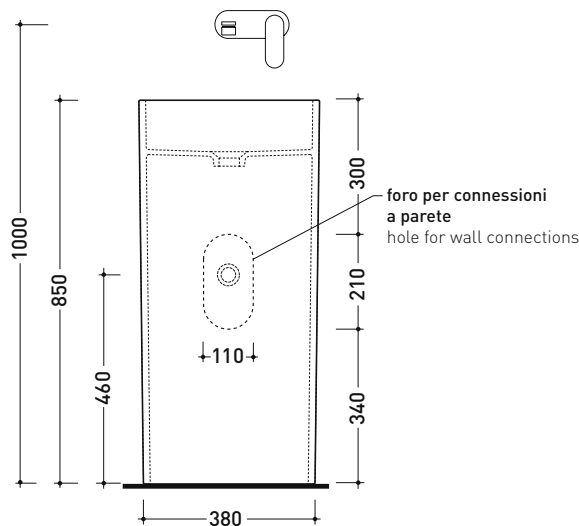

Monowash

➔ **FLAMINIA.**

design **GIULIO CAPPELLINI**

2005

MW40P Monowash 40

Wall column-basin 40 cm

(floor fixing kit art. 9005 included)

• WITHOUT OVERFLOW • WITHOUT TAP LEDGE

Complements: **Line wall-taps basin:** ONE - NOKÈ - SI
Line accessories: TWO - HOOP - NOKÈ - FOLD

Technical accessories: **Chrome siphon** (SIFL/CR)
Stop & Go drain (PLSG)
Ceramic Stop&Go drain (PLCE)

Package dim. 42,5 x 42,5 x 90 cm | Weight 45 kg | Pz. Pallet n° 4

CE UNI EN 14688 - CL00 Dop-No14688

vista zenitale / zenital view

vista frontale / frontal view

sezione longitudinale / section

sizes in mm

Please consider a 2% tolerance on indicated measurements

CERAMIC: glossy finish

Package dim. **42,5 x 42,5 x 90 cm** | Weight **45 kg** | Pz. Pallet n° **4**

CE UNI EN 14688 - CL00 Dop-No14688

vista zenitale / zenital view

allaccio scarico tramite raccordo tecnico per lavabo in PP 40/50 mm con morsetto
 drainage connection: use a PP 40/50 mm connector for washbasin with holdfast