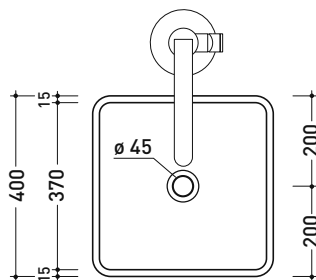

CE UNI EN 14688 - CL00 Dop-No14688

vista zenitale / zenital view

vista frontale / frontal view

sezione longitudinale / section

sizes in mm

Please consider a 2% tolerance on indicated measurements

CERAMIC: glossy finish

• WITHOUT OVERFLOW • WITHOUT TAP LEDGE

Complements: **Line taps basin free-standing: ONE - FOLD**
Line accessories: TWO - HOOP - NOKÉ - FOLD

Technical accessories: **Stop & Go drain (PLSG)**
Ceramic Stop&Go drain (PLCE)

Package dim. **42,5 x 42,5 x 90 cm** | Weight **45 kg** | Pz. Pallet n° **4**

CE UNI EN 14688 - CL00 Dop-No14688

vista zenitale / zenital view

allaccio scarico tramite raccordo tecnico per lavabo in PP 40/50 mm con morsetto
 drainage connection: use a PP 40/50 mm connector for washbasin with holdfast

vista zenitale / zenital view

vista frontale / frontal view

sezione longitudinale / section

piletta per lavabo stop & go 1" 1/4 (esclusa)
 stop&go drain for washbasin 1"1/4 (not included)

art. FMT/SIF gruppo sifone per lavabo 1"1/4- 40 mm (in dotazione)
 siphon kit for washbasin 1"1/4- 40 mm (included in the box)