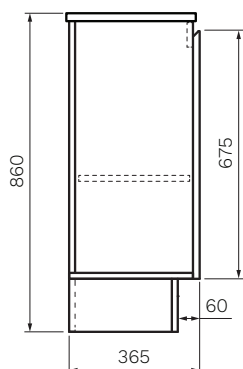

PARISI

Pure Bianco Slim 600 Floor Mounted Door Cabinet with Ceramic Top

Product Code: PBS-600FD-MW (NTH), PBS-601FD-MW (1TH)

The Pure Bianco Floor Mounted Cabinet with ceramic top provides both optimum craftsmanship and luxurious design. The premium moisture resistant multi-wood joinery ensures long lasting durability whilst the grey internal finish provides a stylish and sophisticated vanity.

Matt
White

- Colour & Finish** — White Matt
- Material** — Multi-wood Premium Joinery, Ceramic
- Dimensions** — 610 x 360 x 860mm
- Doors / Drawers** — 2 Doors
- Tap Holes** — 0 or 1
- Overflow** — Integrated
- Basin** — Ceramic Basin Top
- Waste Outlet** — 32mm Universal Plug & Waste to be ordered separately (TA3240 or TA4032)
- Features** — Soft-Close Function, Finger pull handle
- Internal** — Grey Finish
- Warranty** — 10 Years (Conditions Apply)

PARISI

Note: Dimensions are in millimetres and nominal. They can vary according to material and manufacturing tolerances. Exact dimensions should be determined by measuring actual product. PARISI reserves the right to vary specifications without notice.