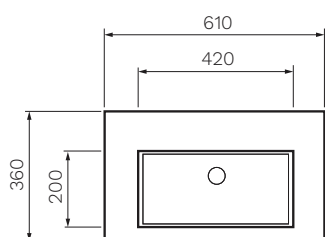

PARISI

Pure Bianco Slim 600 Floor Mounted Door Cabinet with Ceramic Top

Product Code: PBS-600FD-MW (NTH), PBS-601FD-MW (1TH)

The Pure Bianco Floor Mounted Cabinet with ceramic top provides both optimum craftsmanship and luxurious design. The premium moisture resistant multi-wood joinery ensures long lasting durability whilst the grey internal finish provides a stylish and sophisticated vanity.

Matt
White

- Colour & Finish** — White Matt
- Material** — Multi-wood Premium Joinery, Ceramic
- Dimensions** — 610 x 360 x 860mm
- Doors / Drawers** — 2 Doors
- Tap Holes** — 0 or 1
- Overflow** — Integrated
- Basin** — Ceramic Basin Top
- Waste Outlet** — 32mm Universal Plug & Waste to be ordered separately (TA3240 or TA4032)
- Features** — Soft-Close Function, Finger pull handle
- Internal** — Grey Finish
- Warranty** — 10 Years (Conditions Apply)

PARISI

Note: Dimensions are in millimetres and nominal. They can vary according to material and manufacturing tolerances. Exact dimensions should be determined by measuring actual product. PARISI reserves the right to vary specifications without notice.