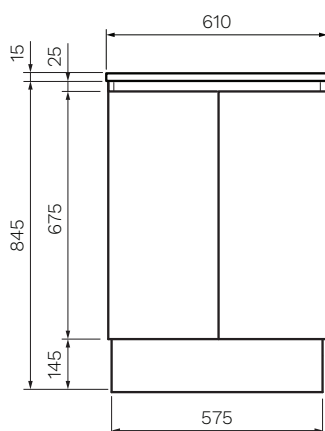

PARISI

Pure Bianco Slim 600 Floor Mounted Door Cabinet with Ceramic Top

Product Code: PBS-600FD-MW (NTH), PBS-601FD-MW (1TH)

The Pure Bianco Floor Mounted Cabinet with ceramic top provides both optimum craftsmanship and luxurious design. The premium moisture resistant multi-wood joinery ensures long lasting durability whilst the grey internal finish provides a stylish and sophisticated vanity.

Matt
White

- Colour & Finish** — White Matt
- Material** — Multi-wood Premium Joinery, Ceramic
- Dimensions** — 610 x 360 x 860mm
- Doors / Drawers** — 2 Doors
- Tap Holes** — 0 or 1
- Overflow** — Integrated
- Basin** — Ceramic Basin Top
- Waste Outlet** — 32mm Universal Plug & Waste to be ordered separately (TA3240 or TA4032)
- Features** — Soft-Close Function, Finger pull handle
- Internal** — Grey Finish
- Warranty** — 10 Years (Conditions Apply)

PARISI

Note: Dimensions are in millimetres and nominal. They can vary according to material and manufacturing tolerances. Exact dimensions should be determined by measuring actual product. PARISI reserves the right to vary specifications without notice.