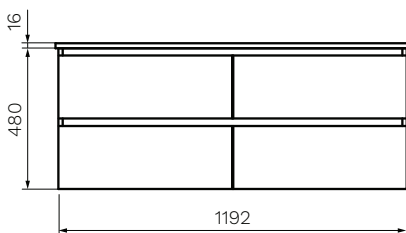

## Pure Bianco 1200 Wall Mounted Cabinet with Double Crystal Solid Surface Top

**Product Code: PC-1200D-MW**

The Pure Bianco Wall Mounted Cabinet with Crystal Solid Surface Top provides both optimum craftsmanship and luxurious design. The premium moisture resistant multi-wood joinery ensures long lasting durability whilst the grey internal finish provides a stylish and sophisticated vanity.

Matt  
White

**TOP DRAWER**

**LOWER DRAWER**

- Colour & Finish** — White Matt
- Material** — Multi-wood Premium Joinery with Solid Surface Top
- Dimensions** — 1200 x 460 x 496mm
- Doors / Drawers** — 4 Drawers
- Tap Holes** — 0
- Overflow** — N/A
- Basin** — Sold Separately
- Waste Outlet** — N/A
- Features** — Soft close Function, Finger-pull handle
- Internal** — Grey Finish
- Warranty** — 10 Years (Conditions Apply)