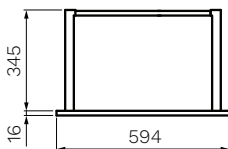

## Pure Bianco 1200 Wall Mounted Cabinet with Double Crystal Solid Surface Top

**Product Code: PC-1200D-MW**

The Pure Bianco Wall Mounted Cabinet with Crystal Solid Surface Top provides both optimum craftsmanship and luxurious design. The premium moisture resistant multi-wood joinery ensures long lasting durability whilst the grey internal finish provides a stylish and sophisticated vanity.

Matt  
White

**TOP DRAWER**

**LOWER DRAWER**

- Colour & Finish** — White Matt
- Material** — Multi-wood Premium Joinery with Solid Surface Top
- Dimensions** — 1200 x 460 x 496mm
- Doors / Drawers** — 4 Drawers
- Tap Holes** — 0
- Overflow** — N/A
- Basin** — Sold Separately
- Waste Outlet** — N/A
- Features** — Soft close Function, Finger-pull handle
- Internal** — Grey Finish
- Warranty** — 10 Years (Conditions Apply)