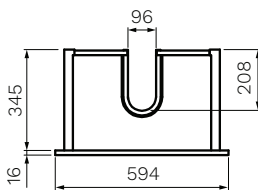

## Pure Bianco 1200 Wall Mounted Cabinet with Double Crystal Solid Surface Top

**Product Code: PC-1200D-MW**

The Pure Bianco Wall Mounted Cabinet with Crystal Solid Surface Top provides both optimum craftsmanship and luxurious design. The premium moisture resistant multi-wood joinery ensures long lasting durability whilst the grey internal finish provides a stylish and sophisticated vanity.

Matt  
White

**TOP DRAWER**

**LOWER DRAWER**

- Colour & Finish** — White Matt
- Material** — Multi-wood Premium Joinery with Solid Surface Top
- Dimensions** — 1200 x 460 x 496mm
- Doors / Drawers** — 4 Drawers
- Tap Holes** — 0
- Overflow** — N/A
- Basin** — Sold Separately
- Waste Outlet** — N/A
- Features** — Soft close Function, Finger-pull handle
- Internal** — Grey Finish
- Warranty** — 10 Years (Conditions Apply)