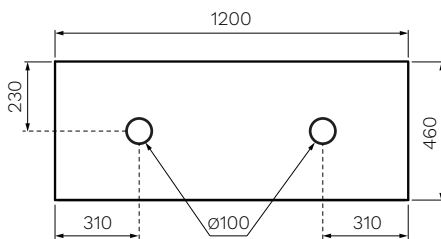

## Pure Bianco 1200 Wall Mounted Cabinet with Double Crystal Solid Surface Top

**Product Code: PC-1200D-MW**

The Pure Bianco Wall Mounted Cabinet with Crystal Solid Surface Top provides both optimum craftsmanship and luxurious design. The premium moisture resistant multi-wood joinery ensures long lasting durability whilst the grey internal finish provides a stylish and sophisticated vanity.

Matt  
White

**TOP DRAWER**

**LOWER DRAWER**

- Colour & Finish** — White Matt
- Material** — Multi-wood Premium Joinery with Solid Surface Top
- Dimensions** — 1200 x 460 x 496mm
- Doors / Drawers** — 4 Drawers
- Tap Holes** — 0
- Overflow** — N/A
- Basin** — Sold Separately
- Waste Outlet** — N/A
- Features** — Soft close Function, Finger-pull handle
- Internal** — Grey Finish
- Warranty** — 10 Years (Conditions Apply)