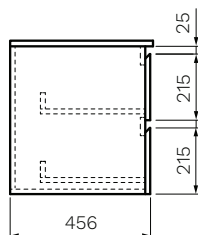

## Pure Bianco 1200 Wall Mounted Cabinet with Double Crystal Solid Surface Top

**Product Code: PC-1200D-MW**

The Pure Bianco Wall Mounted Cabinet with Crystal Solid Surface Top provides both optimum craftsmanship and luxurious design. The premium moisture resistant multi-wood joinery ensures long lasting durability whilst the grey internal finish provides a stylish and sophisticated vanity.

Matt  
White

**TOP DRAWER**

**LOWER DRAWER**

- Colour & Finish** — White Matt
- Material** — Multi-wood Premium Joinery with Solid Surface Top
- Dimensions** — 1200 x 460 x 496mm
- Doors / Drawers** — 4 Drawers
- Tap Holes** — 0
- Overflow** — N/A
- Basin** — Sold Separately
- Waste Outlet** — N/A
- Features** — Soft close Function, Finger-pull handle
- Internal** — Grey Finish
- Warranty** — 10 Years (Conditions Apply)