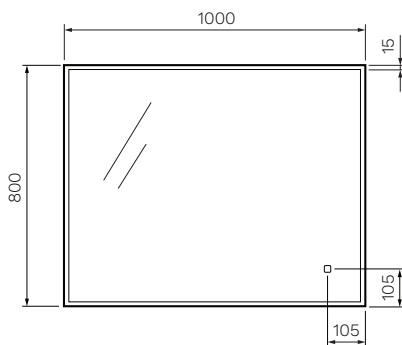

Pure Luce Progressive 1000 LED Mirror

Product Code: PL-1000-2L

FRONT VIEW

REAR VIEW

SIDE VIEW

- Colour & Finish** — Mirror
- Material** — Glass Mirror
- W x D x H** — 1000 x 30 x 800mm
- Features** — Hardwired Progressive (Cool to Warm white) LED Frame Lighting, Defogger, Soft touch button
- IP Rating** — IP 44
- Warranty** — 12 Months (Conditions Apply)