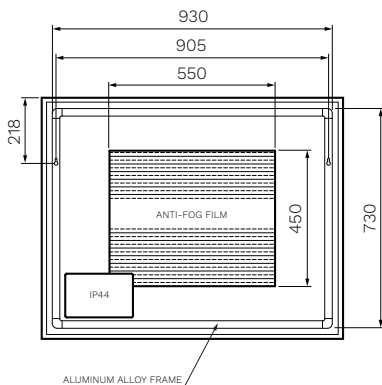

Pure Luce Progressive 1000 LED Mirror

Product Code: PL-1000-2L

FRONT VIEW

REAR VIEW

SIDE VIEW

- Colour & Finish** — Mirror
- Material** — Glass Mirror
- W x D x H** — 1000 x 30 x 800mm
- Features** — Hardwired Progressive (Cool to Warm white) LED Frame Lighting, Defogger, Soft touch button
- IP Rating** — IP 44
- Warranty** — 12 Months (Conditions Apply)