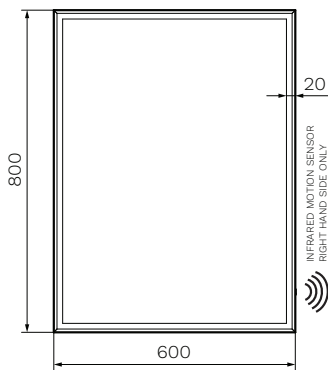

Urban 600 Mirror

Product Code: PM.022B

The Urban Mirror with black trim aluminium frame and backlit LED lighting is a stylish addition to the bathroom.

The mirror must not be installed within 150mm of any object, including walls or other bathroom furniture.

Black

- Colour & Finish** — Mirror, Black Frame
- Material** — Glass Mirror, Aluminium Surround
- W x D x H** — 600 x 35 x 800mm
- Features** — Hardwired Backlit LED Lighting, Defogger, Infrared Sensor
- IP Rating** — IP 44
- Warranty** — 12 Months (Conditions Apply)