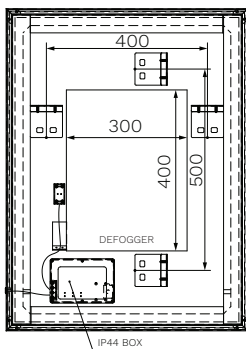

Urban 600 Mirror

Product Code: PM.022B

The Urban Mirror with black trim aluminium frame and backlit LED lighting is a stylish addition to the bathroom.

The mirror must not be installed within 150mm of any object, including walls or other bathroom furniture.

Black

- Colour & Finish** — Mirror, Black Frame
- Material** — Glass Mirror, Aluminium Surround
- W x D x H** — 600 x 35 x 800mm
- Features** — Hardwired Backlit LED Lighting, Defogger, Infrared Sensor
- IP Rating** — IP 44
- Warranty** — 12 Months (Conditions Apply)