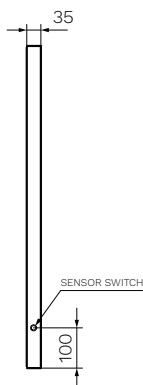

Urban 600 Mirror

Product Code: PM.022B

The Urban Mirror with black trim aluminium frame and backlit LED lighting is a stylish addition to the bathroom.

The mirror must not be installed within 150mm of any object, including walls or other bathroom furniture.

Black

- Colour & Finish** — Mirror, Black Frame
- Material** — Glass Mirror, Aluminium Surround
- W x D x H** — 600 x 35 x 800mm
- Features** — Hardwired Backlit LED Lighting, Defogger, Infrared Sensor
- IP Rating** — IP 44
- Warranty** — 12 Months (Conditions Apply)