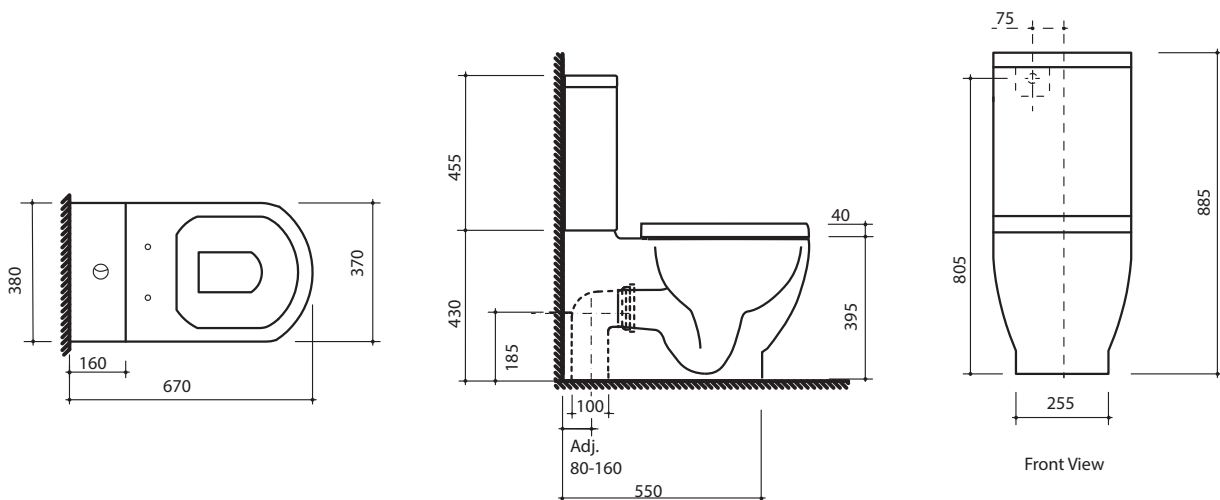

Deco Wall Faced Suite

Product Code: PC100

The Deco toilet suite combines a classically simple design aesthetic with outstanding performance features and comes standard with the PARISI Easy Clean ceramic glaze. A compact, smooth sided wall faced suite complete with an impressive heavy grade, lift off, soft close toilet seat.

FEATURES

- PARISI Easy Clean ceramic glaze
- Wall faced, close coupled
- Back or bottom inlet
- Universal trap, suitable for S or P installations
- Standard with soft close toilet seat
- Ultra quiet, fast filling cistern
- WELS 4 star rated, 4.5/3L

SPECIFICATIONS

Colour:	White
Material:	Vitreous china
S Trap:	80 - 160mm (using GS0900 collar adaptor with wall support supplied)
P Trap:	185mm
Inlet Position:	Back inlet Only - Top left 770mm high
Seat:	Heavy grade, lift off, soft close seat (Code: PN5320)
Installation:	Refer to instructions in packaging
Packaging:	Pan fixing brackets supplied
Product Weight	Pan 37.5kg, cistern 15.3kg, seat 4kg - supplied in 2 cartons