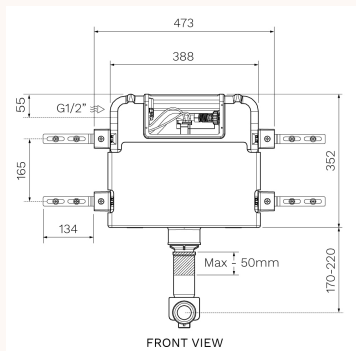

Front/Top Flush Concealed Cistern Adj Flush Pipe (Mechanical)

PA135

The Undercounter Concealed Cistern with Adjustable Flush Pipe PA135 provides a device suitable for use with any PARISI wall faced pan. For undercounter use or where low level is required; eg. under a window. Top or Front actuation. Button options include ranges PA220-PA228 Tondo Push Panel and PA230-PA238 Blade Push Panel.

Product type	Toilets
Brand	PARISI
Range	Design
Designers	PARISI Design Team
WxDxH	473mm x 140mm x 522mm
Colour / Finish	<div style="display: flex; align-items: center; justify-content: center;"> <div style="width: 15px; height: 15px; background-color: #d3d3d3; border-radius: 50%; margin-right: 5px;"></div> White </div>
Material	High Density Polyethylene
WELS	4 Star 4.5/3L
Inlet Options	Left-side G1/2" External
Average water flush (L/f)	3.2 Litres

Warranty	15 Year Warranty
Availability	Stocked Item
Features:	Mechanical Operation. Top /Front Flush Actuation. Suitable with any PARISI Wall Faced Pan. Adjustable flush pipe.
Installation Instructions:	Compatible with any branded pan supplied with 40mm Kee Seal, 50mm Kee Seal to be sourced independently.