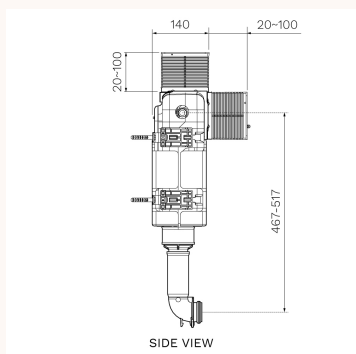

Front/Top Flush Concealed Cistern Adj Flush Pipe (Mechanical)

PA135

The Undercounter Concealed Cistern with Adjustable Flush Pipe PA135 provides a device suitable for use with any PARISI wall faced pan. For undercounter use or where low level is required; eg. under a window. Top or Front actuation. Button options include ranges PA220-PA228 Tondo Push Panel and PA230-PA238 Blade Push Panel.

Product type	Toilets
Brand	PARISI
Range	Design
Designers	PARISI Design Team
WxDxH	473mm x 140mm x 522mm
Colour / Finish	<div style="display: flex; align-items: center; justify-content: center;"> <div style="width: 15px; height: 15px; background-color: #d3d3d3; border-radius: 50%; margin-right: 5px;"></div> White </div>
Material	High Density Polyethylene
WELS	4 Star 4.5/3L
Inlet Options	Left-side G1/2" External
Average water flush (L/f)	3.2 Litres

Warranty	15 Year Warranty
Availability	Stocked Item
Features:	Mechanical Operation. Top /Front Flush Actuation. Suitable with any PARISI Wall Faced Pan. Adjustable flush pipe.
Installation Instructions:	Compatible with any branded pan supplied with 40mm Kee Seal, 50mm Kee Seal to be sourced independently.