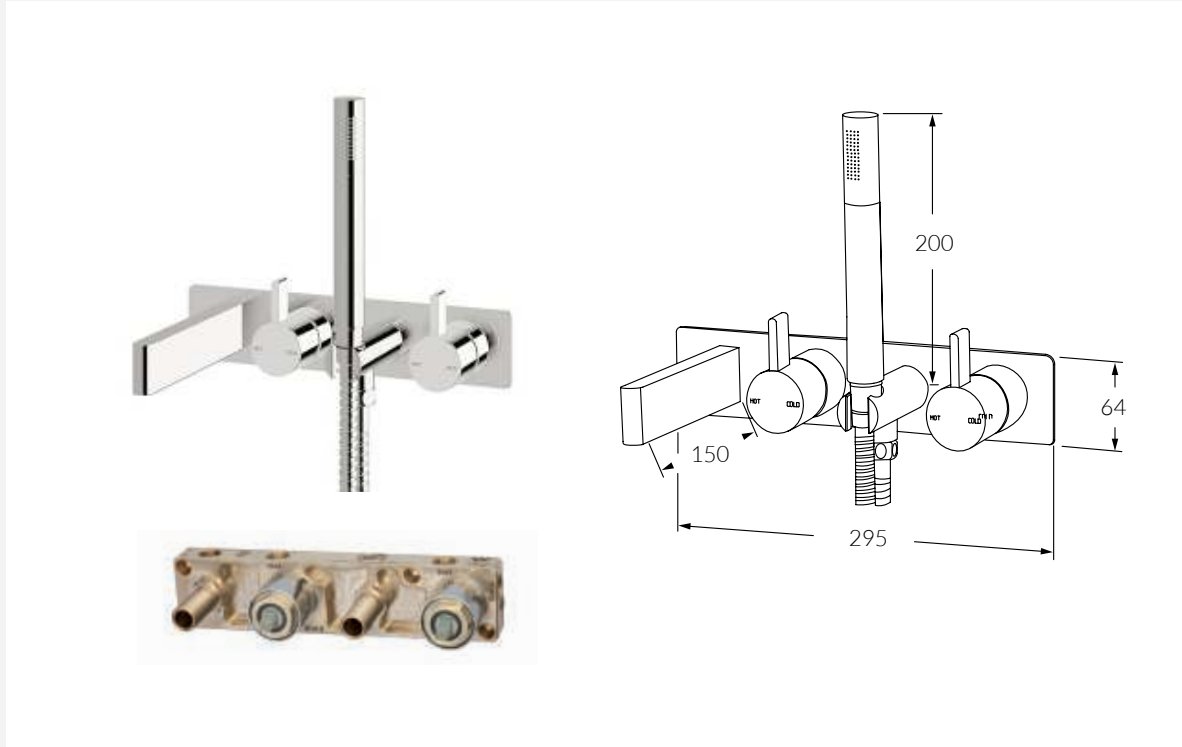

Calibre Bath Mixer System RH with Hand Shower

Product code: Available options:
 CBMS150RH Right hand operation
 CBMS150LH Left hand operation

FEATURING THE SUSSEX MASTERFIT

A new innovative all-in-one plumbing unit that simplifies the installation process of mixer and outlet combinations.

- Made in Australia from high quality solid brass
- Precision engineered to Australian Standards
- Significant savings in Cost, Labour and Time
- Easy to install
- Mixers, outlets and backplates fit perfectly every time
- Standards 1/2" BSP connections for plumbing fittings
- Simultaneous use of two outlets
- Mixer cartridges fully serviceable after installation
- Generous tolerance for wall cover thicknesses
- Simultaneous use of two outlets
- Mixer cartridges fully serviceable after installation
- Generous tolerance for wall cover thicknesses