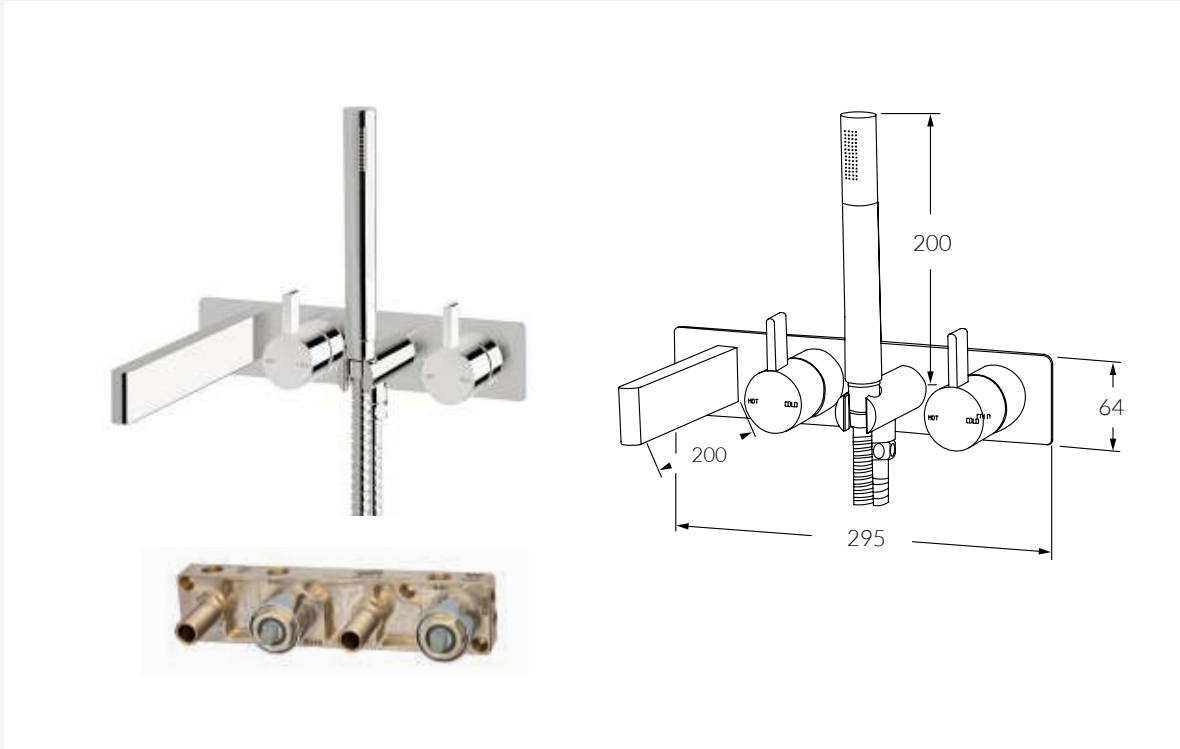

**Calibre Bath Mixer System RH with Hand Shower**

Product code:      Available options:  
 CBMS200RH      Right hand operation  
 CBMS200LH      Left hand operation

**FEATURING THE SUSSEX MASTERFIT**

A new innovative all-in-one plumbing unit that simplifies the installation process of mixer and outlet combinations.

- Made in Australia from high quality solid brass
- Precision engineered to Australian Standards
- Significant savings in Cost, Labour and Time
- Easy to install
- Mixers, outlets and backplates fit perfectly every time
- Standards 1/2" BSP connections for plumbing fittings
- Simultaneous use of two outlets
- Mixer cartridges fully serviceable after installation
- Generous tolerance for wall cover thicknesses
- Simultaneous use of two outlets
- Mixer cartridges fully serviceable after installation
- Generous tolerance for wall cover thicknesses