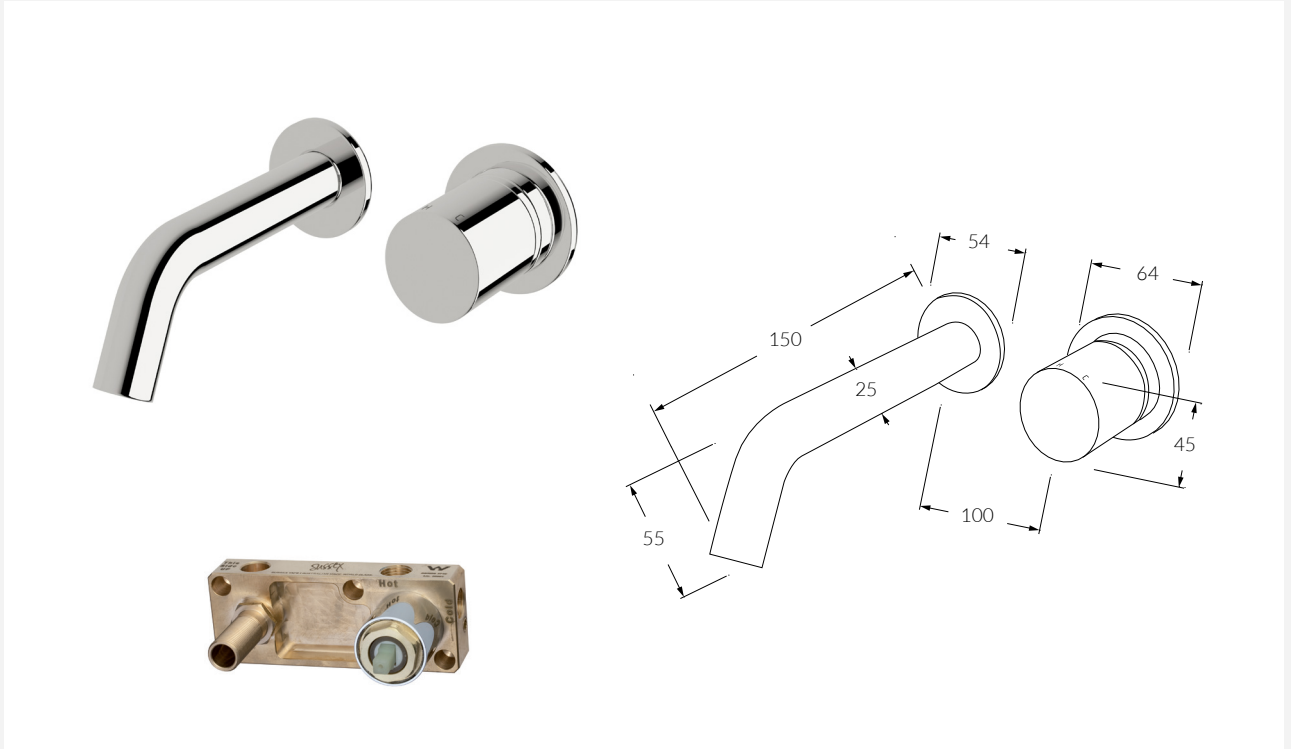

INFORMATION SHEET

**Circa Wall Bath Mixer System RH 150mm**

Product code: Available Options:  
 RMOS150RH Right hand operation  
 RMOS150LH Left hand operation

**FEATURING THE SUSSEX MASTERFIT**

A new innovative all-in-one plumbing unit that simplifies the installation process of mixer and outlet combinations.

- Made in Australia from high quality solid brass
- Precision engineered to Australian Standards
- Significant savings in Cost, Labour and Time
- Easy to install
- Mixers, outlets and backplates fit perfectly every time
- Standards ½" BSP connections for plumbing fittings
- Mixer cartridges fully serviceable after installation
- Generous tolerance for wall cover thicknesses