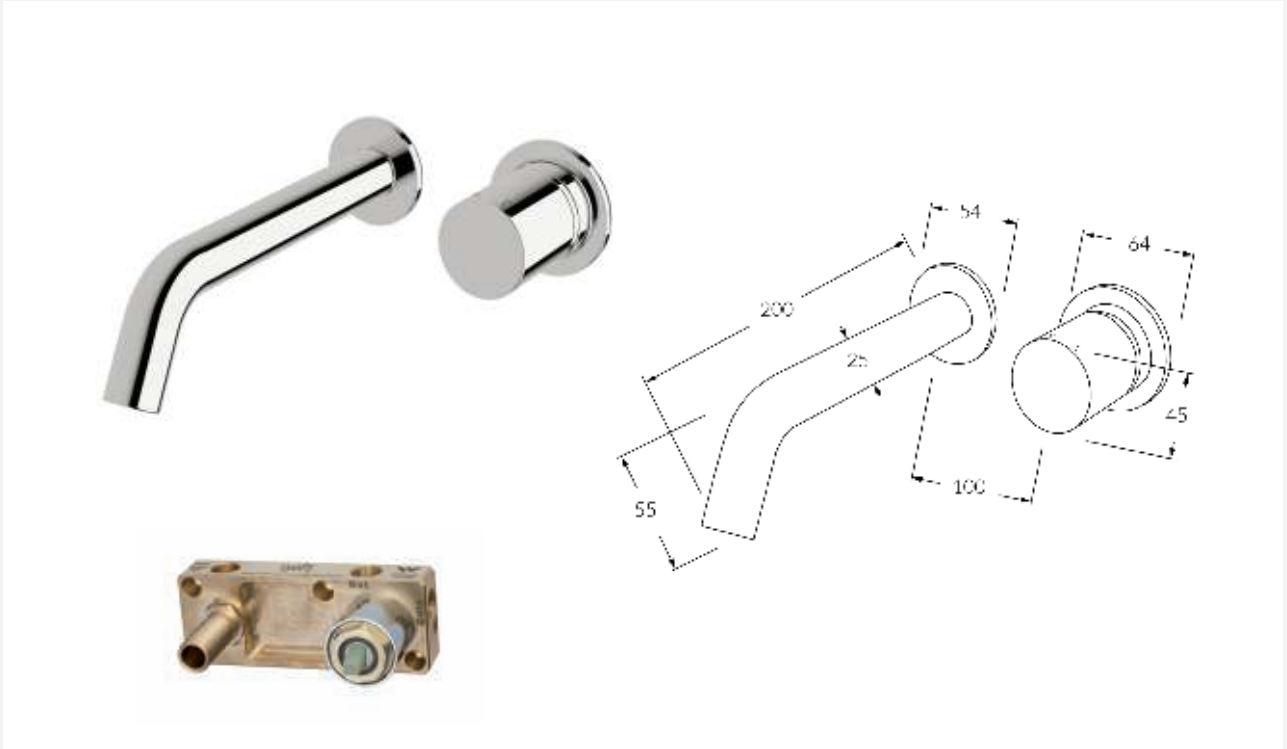

INFORMATION SHEET

**Circa Wall Basin Mixer System RH 200mm**

Product code: Available Option:

RWBMS200RH Right hand operation

RWBMS200LH Left hand operation

**FEATURING THE SUSSEX MASTERFIT**

A new innovative all-in-one plumbing unit that simplifies the installation process of mixer and outlet combinations.

- Made in Australia from high quality solid brass
- Precision engineered to Australian Standards
- Significant savings in Cost, Labour and Time
- Easy to install
- Mixers, outlets and backplates fit perfectly every time
- Standards 1/2" BSP connections for plumbing fittings
- Mixer cartridges fully serviceable after installation
- Generous tolerance for wall cover thicknesses