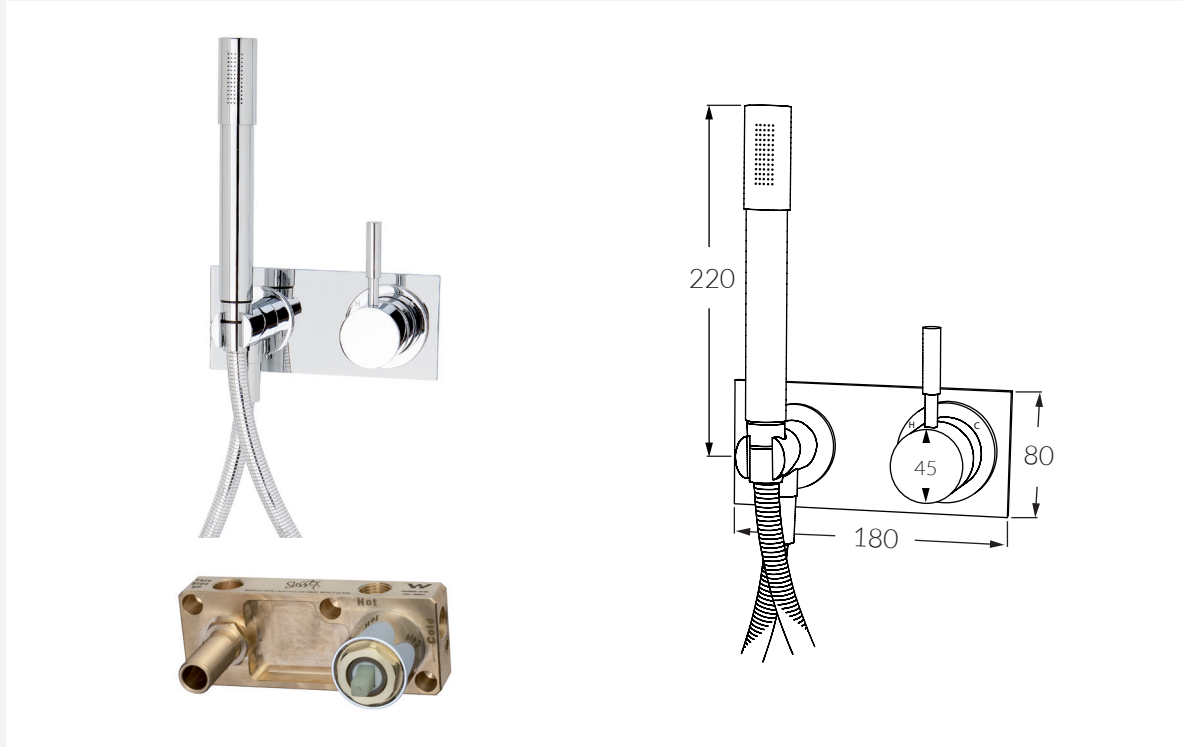

INFORMATION SHEET

Voda Mixer Hand Shower System RH

Product code: VMHSSRH Available options:
 VMHSSRH Right hand operation
 VMHSSLH Left hand operation

FEATURING THE SUSSEX MASTERFIT

A new innovative all-in-one plumbing unit that simplifies the installation process of mixer and outlet combinations.

- Made in Australia from high quality solid brass
- Precision engineered to Australian Standards
- Significant savings in Cost, Labour and Time
- Easy to install
- Mixers, outlets and backplates fit perfectly every time
- Standards 1/2" BSP connections for plumbing fittings
- Simultaneous use of two outlets
- Mixer cartridges fully serviceable after installation
- Generous tolerance for wall cover thicknesses
- Simultaneous use of two outlets
- Mixer cartridges fully serviceable after installation
- Generous tolerance for wall cover thicknesses