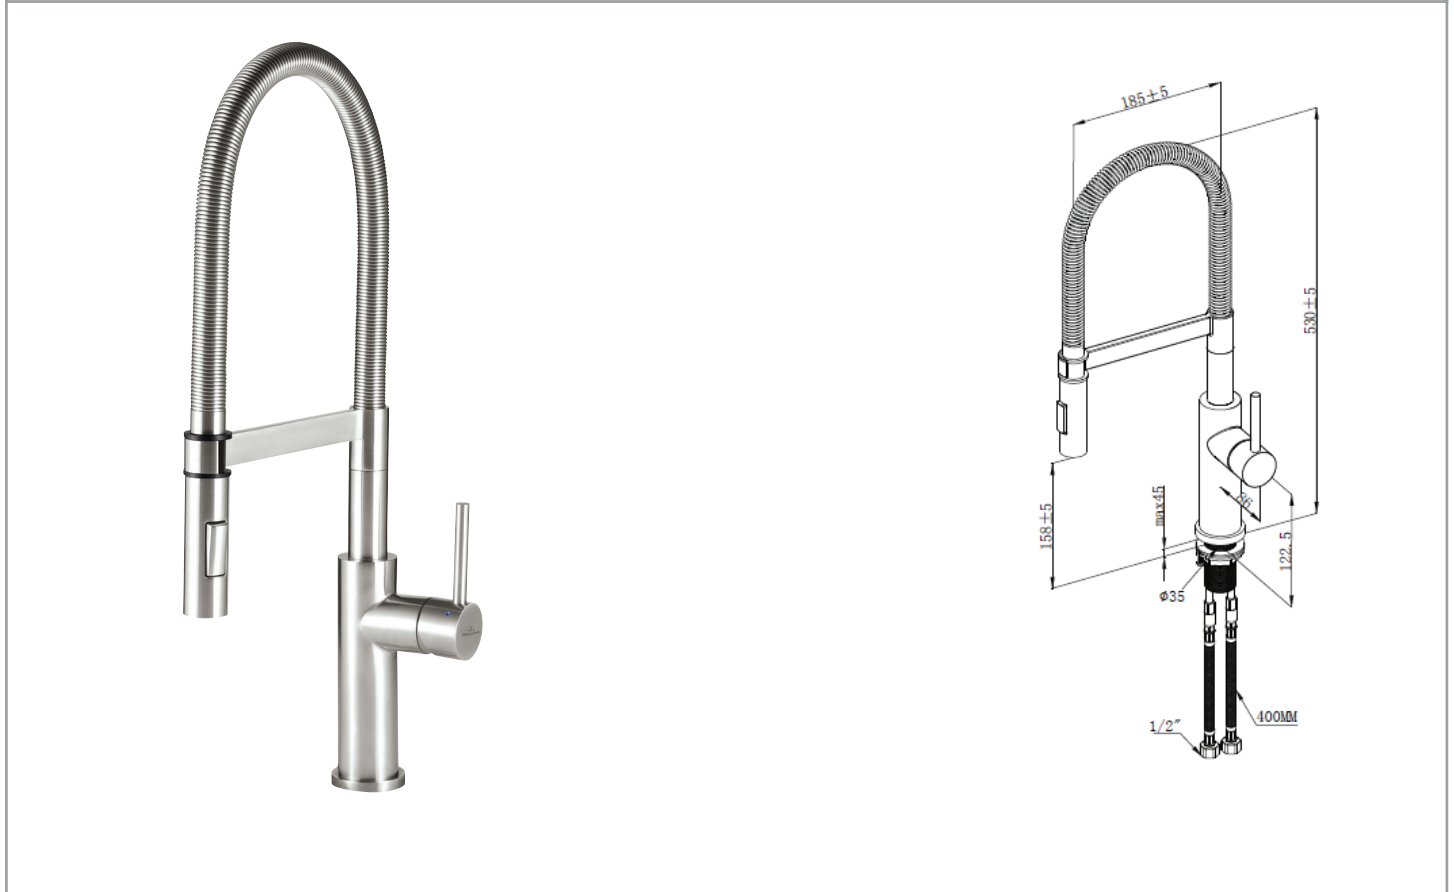

STEEL EXPERT KITCHEN MIXER

Product Image	Technical Specification
---------------	-------------------------

Description
<p>Steel Expert Kitchen Mixer WELS 5 Star / 6Lpm</p> <p>9265W0LC Brushed Steel</p>

Additional Information
<ul style="list-style-type: none"> 35mm Ceramic Cartridge Stainless Steel 304 grade <div style="text-align: center; margin-top: 20px;">  </div>