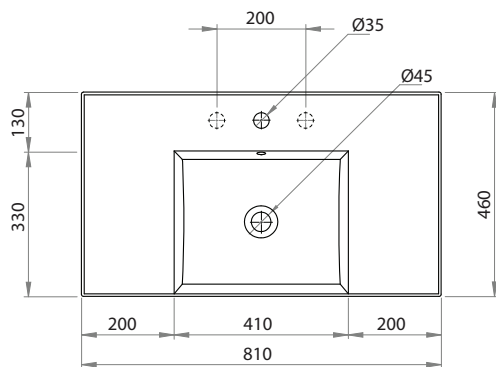

Twenty 80 Centre Bowl Wall Basin

Product Code: TC20810/S (NTH), TC20811/S (1TH), TC20813/S (3TH)

The Twenty collection of luxury basins embody sleek and precise styling. Crisp planes, thin walls and a perimeter that elegantly frames the basin tops, combine to present feature pieces that are distinctive while not being bulky. Four configurations are available; full bowl, centre bowl with side shelves, right or left hand bowl with side shelf.

Specifications

Colour / Finish	—	White / Gloss
Material	—	Vitreous China
Bowl Capacity	—	4.5L to Overflow
Tap Holes	—	0, 1 or 3
Overflow	—	Integral
Waste Outlet	—	32mm Overflow Plug & Waste to be ordered separately (TA3240 or TA4032)
W x D x H	—	810 x 460 x 125mm
Fixings	—	Wall fixing bolts supplied (WFB100)
Warranty	—	10 years