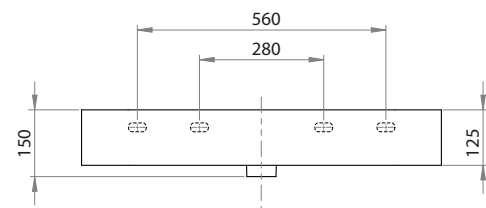

Twenty 80 Centre Bowl Wall Basin

Product Code: TC20810/S (NTH), TC20811/S (1TH), TC20813/S (3TH)

The Twenty collection of luxury basins embody sleek and precise styling. Crisp planes, thin walls and a perimeter that elegantly frames the basin tops, combine to present feature pieces that are distinctive while not being bulky. Four configurations are available; full bowl, centre bowl with side shelves, right or left hand bowl with side shelf.

Specifications

Colour / Finish	—	White / Gloss
Material	—	Vitreous China
Bowl Capacity	—	4.5L to Overflow
Tap Holes	—	0, 1 or 3
Overflow	—	Integral
Waste Outlet	—	32mm Overflow Plug & Waste to be ordered separately (TA3240 or TA4032)
W x D x H	—	810 x 460 x 125mm
Fixings	—	Wall fixing bolts supplied (WFB100)
Warranty	—	10 years