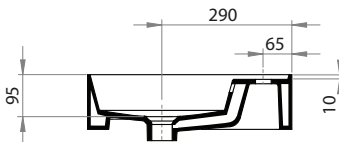

Twenty 80 Centre Bowl Wall Basin

Product Code: TC20810/S (NTH), TC20811/S (1TH), TC20813/S (3TH)

The Twenty collection of luxury basins embody sleek and precise styling. Crisp planes, thin walls and a perimeter that elegantly frames the basin tops, combine to present feature pieces that are distinctive while not being bulky. Four configurations are available; full bowl, centre bowl with side shelves, right or left hand bowl with side shelf.

Specifications

Colour / Finish	—	White / Gloss
Material	—	Vitreous China
Bowl Capacity	—	4.5L to Overflow
Tap Holes	—	0, 1 or 3
Overflow	—	Integral
Waste Outlet	—	32mm Overflow Plug & Waste to be ordered separately (TA3240 or TA4032)
W x D x H	—	810 x 460 x 125mm
Fixings	—	Wall fixing bolts supplied (WFB100)
Warranty	—	10 years