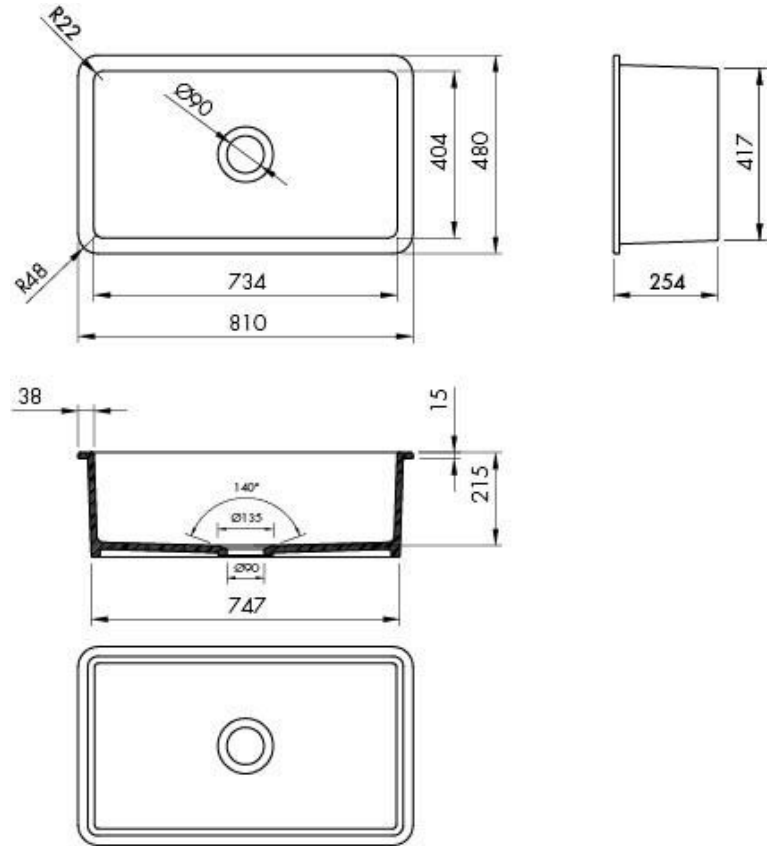

Cuisine 81 x 48 Inset / Undermount Fine Fireclay Gloss White Sink

Specifications

- Material: Fine Fireclay
- Finish: White Gloss
- Waste outlets included: 90x50mm Stainless
- Product weight: 37kg
- Steel Basket Wastes
- Mounting options: Inset & Undermount
- Capacity: 58L
- Internal depth: 220mm
- Suitable for use with food waste disposer – we recommend purchase of an extended flange and a model with anti-vibration collar
- Note: Fine Fireclay is a natural product and therefore subject to variations. This should be seen as a quality that adds to its unique natural beauty. Variations +/- 2% to the specifications are common and acceptable and are within industry tolerance. We always recommend the cabinet maker and stone provider has the actual sink with them to measure before making cabinetry or cutting stone. For more information please visit our Installation Care & Warranty page or Contact Us.

Product Options

CU81FS: Cuisine 81 x 48 Inset / Undermount Fine Fireclay Sink

CU81FS-OF: Cuisine 81 x 48 Inset / Undermount Fine Fireclay Sink with overflow

CU81SSG: Cuisine 81 x 48 Stainless Steel Grid

Warranty