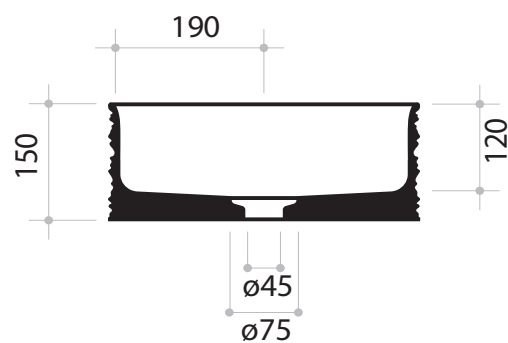

PARISI

Trace 380 x 380 Bench Basin

Product Code: VA02 (White/Gloss), VA02.01 (White/Matt), VA02.02 (Black/Gloss), VA02.22 (Black/Matt), VA02.91 (Nuvola/Matt), VA02.92 (Tempesta/Matt), VA02.94 (Basento/Matt)

The Trace Collection is designed by Gianni Veneziano and Luciana Di Virgilio from V+T studio. This collection embraces the meaning of Trace, a manifestation of a feeling, a mark left on the ground, an impression.

Installation Note: It is recommended that the basin be installed using a flexible sealant, epoxy type glues must not be used. To do so may void product warranty.