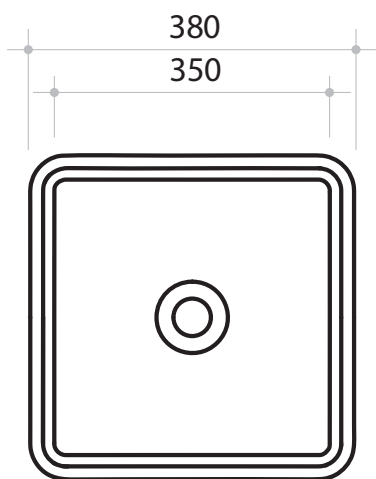

PARISI

Trace 380 x 380 Bench Basin

Product Code: VA02 (White/Gloss), VA02.01 (White/Matt), VA02.02 (Black/Gloss), VA02.22 (Black/Matt), VA02.91 (Nuvola/Matt), VA02.92 (Tempesta/Matt), VA02.94 (Basento/Matt)

The Trace Collection is designed by Gianni Veneziano and Luciana Di Virgilio from V+T studio. This collection embraces the meaning of Trace, a manifestation of a feeling, a mark left on the ground, an impression.

Installation Note: It is recommended that the basin be installed using a flexible sealant, epoxy type glues must not be used. To do so may void product warranty.