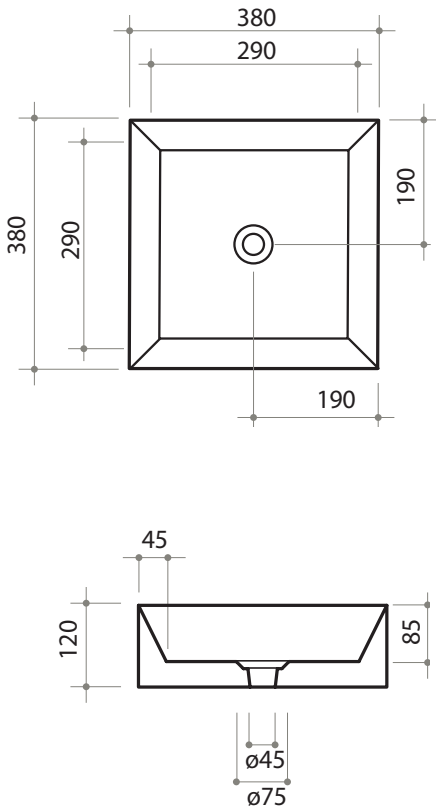

PARISI

Track 380 x 380 Bench Basin

Product Code: VA19 (White/Gloss), VA19.01 (White/Matt), VA19.02 (Black/Gloss), VA19.22 (Black/Matt), VA19.91 (Nuvola/Matt), VA19.92 (Tempesta/Matt), VA19.93 (Laguna/Matt), VA19.94 (Basento/Matt)

Designed by Prospero Rasulo, Track presents edges that delineate a simple and absolute geometry, contrasted by the softness of the ceramic material.

Specifications

Colour / Finish — White / Gloss, White / Matt, Black / Gloss, Black / Matt, Nuvola / Matt, Tempesta / Matt, Laguna / Matt, Basento / Matt

Material — Ceramic

Tap Holes — NTH

Waste Outlet — 332mm Clic Clac Plug & Waste with matching Ceramic Top to be ordered separately (VA2FV/C.XX)

W x D x H — 380 x 380 x 120mm

Bench Depth — Minimum 450 mm recommended