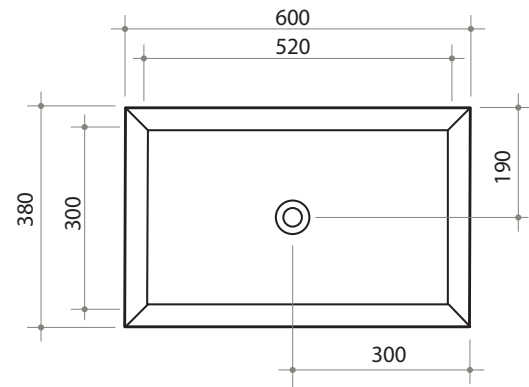

PARISI

Track 600 x 380 Bench Basin

Product Code: VA20 (White/Gloss), VA20.01 (White/Matt), VA20.02 (Black/Gloss), VA20.22 (Black/Matt), VA20.91 (Nuvola/Matt), VA20.92 (Tempesta/Matt), VA20.93 (Laguna/Matt), VA20.94 (Basento/Matt)

Designed by Prospero Rasulo, Track presents edges that delineate a simple and absolute geometry, contrasted by the softness of the ceramic material

Specifications

Colour / Finish — White / Gloss, White / Matt, Black / Gloss, Matt / Black, Nuvola / Matt, Tempesta / Matt, Laguna / Matt, Basento / Matt

Material — Ceramic

Tap Holes — NTH

Waste Outlet — 32mm Clic Clac Plug & Waste with matching Ceramic Top to be ordered separately (VA2FV/C.XX)

W x D x H — 600 x 380 x 120mm

Bench Depth — Minimum 450mm recommended