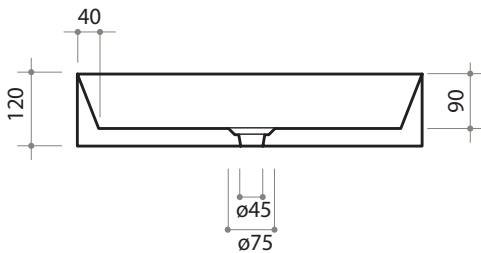

PARISI

Track 600 x 380 Bench Basin

Product Code: VA20 (White/Gloss), VA20.01 (White/Matt), VA20.02 (Black/Gloss), VA20.22 (Black/Matt), VA20.91 (Nuvola/Matt), VA20.92 (Tempesta/Matt), VA20.93 (Laguna/Matt), VA20.94 (Basento/Matt)

Designed by Prospero Rasulo, Track presents edges that delineate a simple and absolute geometry, contrasted by the softness of the ceramic material

Specifications

Colour / Finish — White / Gloss, White / Matt, Black / Gloss, Matt / Black, Nuvola / Matt, Tempesta / Matt, Laguna / Matt, Basento / Matt

Material — Ceramic

Tap Holes — NTH

Waste Outlet — 32mm Clic Clac Plug & Waste with matching Ceramic Top to be ordered separately (VA2FV/C.XX)

W x D x H — 600 x 380 x 120mm

Bench Depth — Minimum 450mm recommended