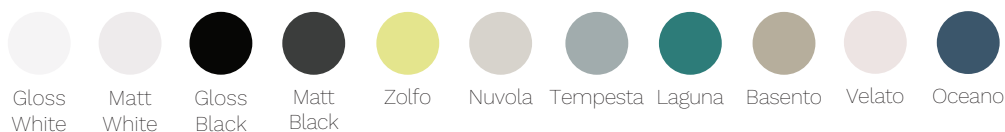

## Acquerello Bench Basin

**Product Code: VA41.XX**

(see colour codes below)

Acquerello collection, designed by Prospero Rasulo for Valdama, revolves around a new basin with soft lines, shaped by the light, with no hard shadows. These colourful beauties are complemented by the ceramic Tavolozza cover plate, with the option to mix and match colours. Available in Australia exclusively through PARISI, Acquerello basins and cover plates are available in 9 Matt colours and 2 Gloss colours.

**Colour & Finish** — Gloss White, Matt White (01), Gloss Black (02), Matt Black (22), Zolfo (90), Nuvola (91), Tempesta (92), Laguna (93), Basento (94), Velato (95), Oceano (96)

**Material** — Ceramic