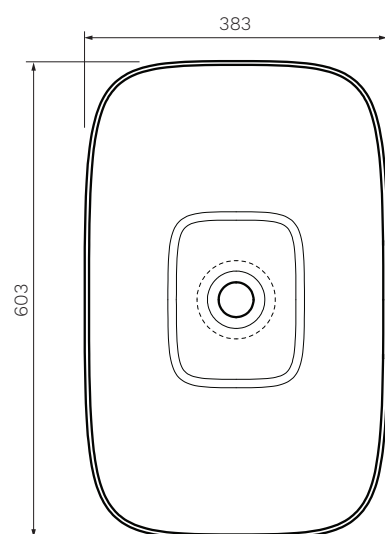

## Acquerello Bench Basin

**Product Code: VA41.XX**

(see colour codes below)

Acquerello collection, designed by Prospero Rasulo for Valdama, revolves around a new basin with soft lines, shaped by the light, with no hard shadows. These colourful beauties are complemented by the ceramic Tavolozza cover plate, with the option to mix and match colours. Available in Australia exclusively through PARISI, Acquerello basins and cover plates are available in 9 Matt colours and 2 Gloss colours.

**W x D x H** — 603 x 383 x 150mm

**Tap Holes** — 0

**Overflow** — No

**Bowl Capacity** — 13 Litres

**Waste Outlet** — 32mm Plug & Waste (TA4032 or 100100) and ceramic Tavolozza drain-cover (VA4FVC) to be ordered separately