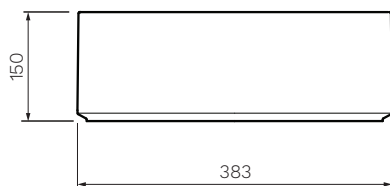

Colour & Finish — Gloss White, Matt White (01), Gloss Black (02), Matt Black (22), Zolfo (90), Nuvola (91), Tempesta (92), Laguna (93), Basento (94), Velato (95), Oceano (96)

Material — Ceramic

W x D x H — 603 x 383 x 150mm

Tap Holes — 0

Overflow — No

Bowl Capacity — 13 Litres

Waste Outlet — 32mm Plug & Waste (TA4032 or 100100) and ceramic Tavolozza drain-cover (VA4FVC) to be ordered separately

Warranty — 10 Years (Conditions Apply)

Installation note:

It is recommended that the basin be installed using a flexible sealant. Epoxy type glues must not be used. To do so may void product warranty.

>valdama