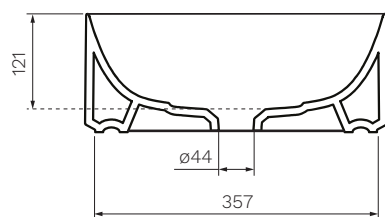

Colour & Finish — Gloss White, Matt White (01), Gloss Black (02), Matt Black (22), Zolfo (90), Nuvola (91), Tempesta (92), Laguna (93), Basento (94), Velato (95), Oceano (96)

Material — Ceramic

W x D x H — 603 x 383 x 150mm

Tap Holes — 0

Overflow — No

Bowl Capacity — 13 Litres

Waste Outlet — 32mm Plug & Waste (TA4032 or 100100) and ceramic Tavolozza drain-cover (VA4FVC) to be ordered separately

Warranty — 10 Years (Conditions Apply)

Installation note:

It is recommended that the basin be installed using a flexible sealant. Epoxy type glues must not be used. To do so may void product warranty.

>valdama