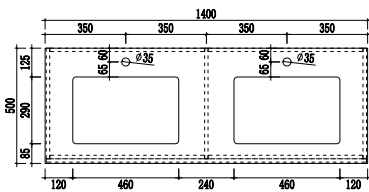

Bench top

Front

VE-1400-GW
Gloss White
Polyurethane

VE-1400-CO
Cashmere Oak
Natural Solid
Veneer

Specifications

- Material — Natural Marble Bench Top 120mm thick
- Colour / Finish — White Polyurethane or Natural Solid Veneer Finish
- W x D x H — 1400 x 500 x 500
- Tap Holes — 1TH
- Basin — Double Undercounter Ceramic
- Waste Cut-Out — 32mm Clic Clac Waste to be ordered separately (TA3240 or TA4032)
- Drawers/Doors — Two drawers with internal compartments
- Mechanism — Soft-close function
- Handle — Fingerpull
- Internal — Matching Colour
- Warranty — 10 year parts and labour warranty