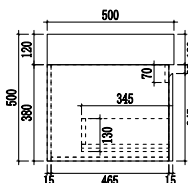

Bench top

Front

VE-1400-GW
Gloss White
Polyurethane

VE-1400-CO
Cashmere Oak
Natural Solid
Veneer

Specifications

- Material — Natural Marble Bench Top 120mm thick
- Colour / Finish — White Polyurethane or Natural Solid Veneer Finish
- W x D x H — 1400 x 500 x 500
- Tap Holes — 1TH
- Basin — Double Undercounter Ceramic
- Waste Cut-Out — 32mm Clic Clac Waste to be ordered separately (TA3240 or TA4032)
- Drawers/Doors — Two drawers with internal compartments
- Mechanism — Soft-close function
- Handle — Fingerpull
- Internal — Matching Colour
- Warranty — 10 year parts and labour warranty

Drawer

Side