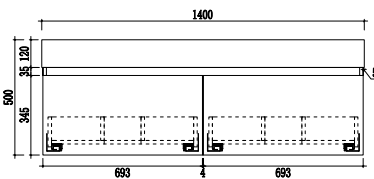

Bench top

Front

VE-1400-GW
Gloss White
Polyurethane

VE-1400-CO
Cashmere Oak
Natural Solid
Veneer

Specifications

- Material — Natural Marble Bench Top 120mm thick
- Colour / Finish — White Polyurethane or Natural Solid Veneer Finish
- W x D x H — 1400 x 500 x 500
- Tap Holes — 1TH
- Basin — Double Undercounter Ceramic
- Waste Cut-Out — 32mm Clic Clac Waste to be ordered separately (TA3240 or TA4032)
- Drawers/Doors — Two drawers with internal compartments
- Mechanism — Soft-close function
- Handle — Fingerpull
- Internal — Matching Colour
- Warranty — 10 year parts and labour warranty