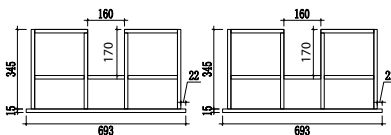

Bench top

Front

VE-1400-GW
Gloss White
Polyurethane

VE-1400-CO
Cashmere Oak
Natural Solid
Veneer

Specifications

- Material — Natural Marble Bench Top 120mm thick
- Colour / Finish — White Polyurethane or Natural Solid Veneer Finish
- W x D x H — 1400 x 500 x 500
- Tap Holes — 1TH
- Basin — Double Undercounter Ceramic
- Waste Cut-Out — 32mm Clic Clac Waste to be ordered separately (TA3240 or TA4032)
- Drawers/Doors — Two drawers with internal compartments
- Mechanism — Soft-close function
- Handle — Fingerpull
- Internal — Matching Colour
- Warranty — 10 year parts and labour warranty

Drawer

Side