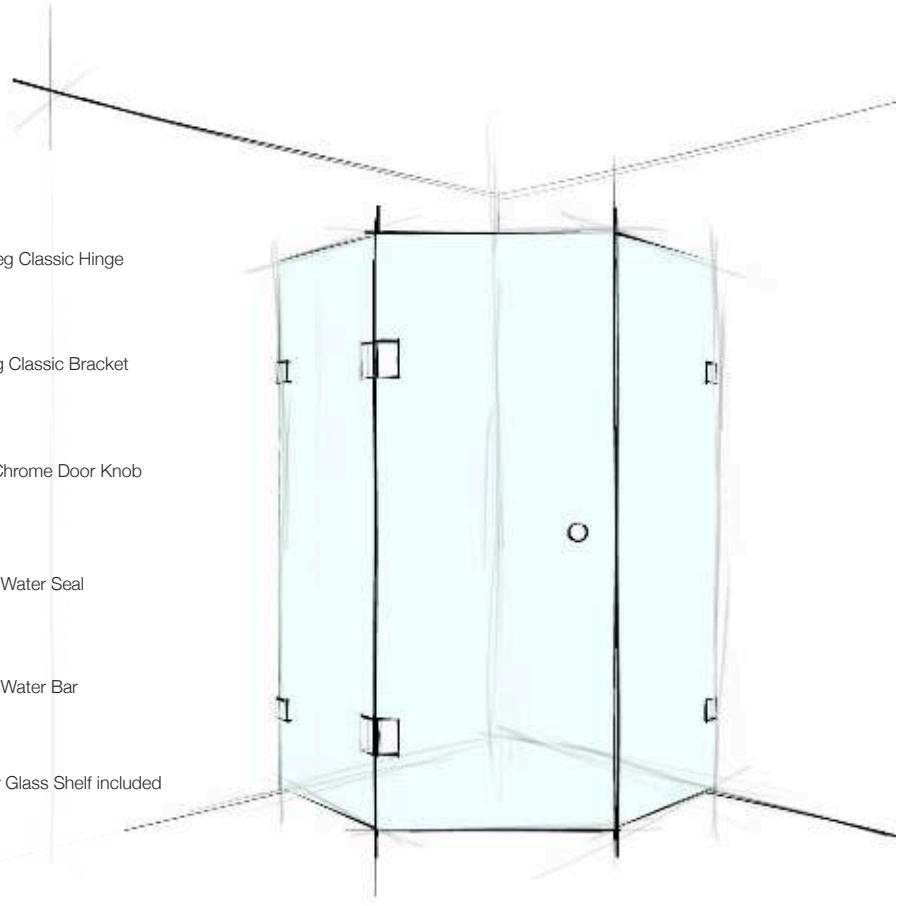

SPECIFICATI

CUSTOM FRAMELESS HEX CORNER SET-IN

10MM
TOUGHENED
SAFETY
GLASS

CUSTOM
MEASURED

2m
Standard
Height

25
YEARS

Fittings
Warranty*

7
YEARS

Workmanship
Warranty*

LEAD
TIME

10-15 business days
from date of check
measure

135 Deg Classic Hinge

90 Deg Classic Bracket

WD2 Chrome Door Knob

WD15 Water Seal

WD10 Water Bar

Corner Glass Shelf included

BRACKET FIX

Size

Up to 1000 x 1000

Up to 1200 x 1200

Clear

SFR2BC10

SFR2BC12

TruClear+

SFR2BS10

SFR2BS12

TruClear+
minimal to no
colour tracing
in glass

CONCEALED CHANNEL

Size

Up to 1000 x 1000

Up to 1200 x 1200