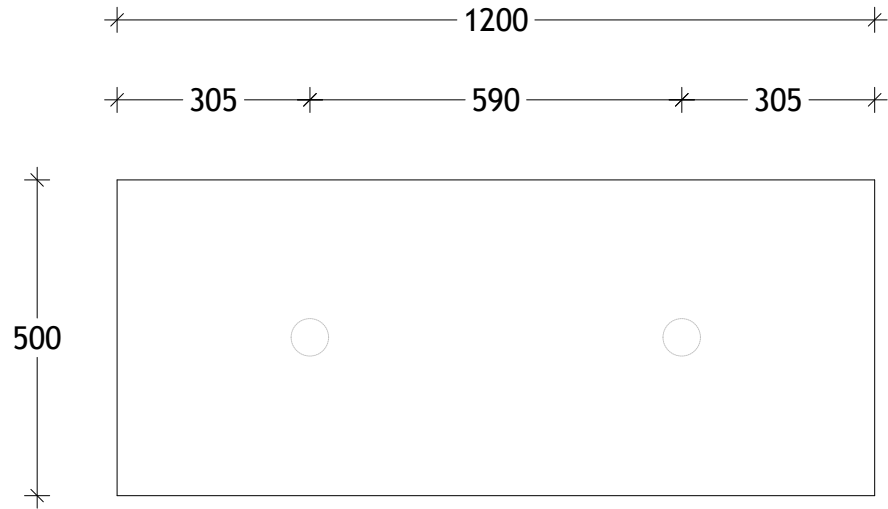

NAME:	ASHFA1200WHD
SIZE:	1200
WK/WH:	WALL HUNG
CONFIGURATION:	DOUBLE BOWL

PLEASE NOTE: Do not perform any plumbing rough in prior to taking delivery of your vanity, as all measurements are nominal and are subject to change. Measure exact locations from your vanity once it is on site.