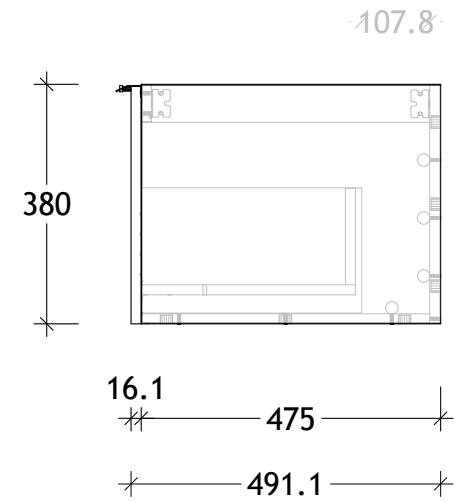

NAME:	ASHFA1200WHD
SIZE:	1200
WK/WH:	WALL HUNG
CONFIGURATION:	DOUBLE BOWL

PLEASE NOTE: Do not perform any plumbing rough in prior to taking delivery of your vanity, as all measurements are nominal and are subject to change. Measure exact locations from your vanity once it is on site.