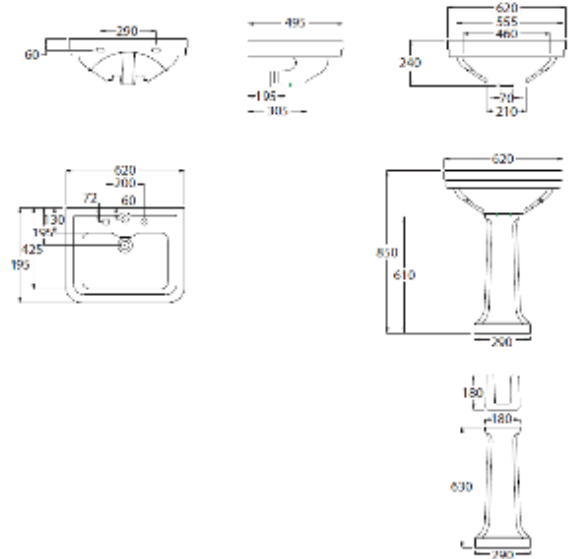

## Stafford 62 X 50 Basin & Pedestal Code: ST622PE

### Specifications

- Made in England
- Material: Vitreous China
- Requires waste: 32mm with overflow
- Tap Holes Available: One or three
- Mounting options: Wall hung or on pedestal
- Finish: Gloss White Ceramic – Any custom colour finish ceramic glaze can be done with no minimum order quantity – 16 week lead time – enquire for pricing