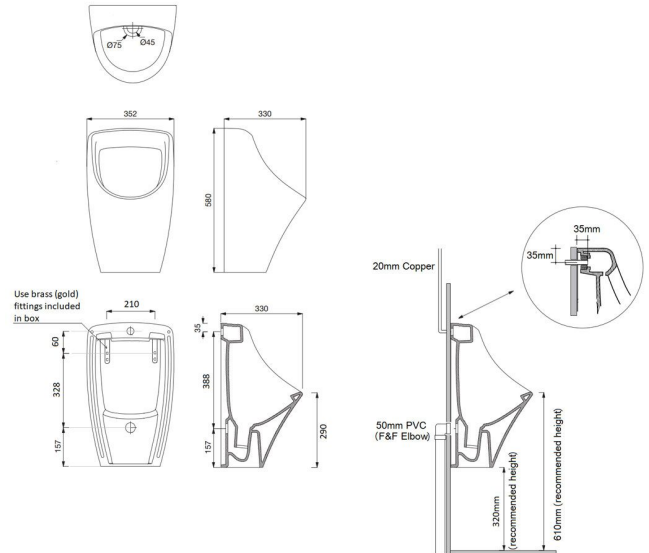

Teide Ceramic Urinal - Back Inlet

Code: TE580UR

Specifications

- Material: Ceramic
- Finish: White Gloss
- Water supply: Back (concealed)
- Waste outlet: P Trap (into wall)
- Includes wall hanging brackets and fixings and rubber inlet connection
- Integrated ceramic trap
- WELS rating: 5 Star (1L flush)
- Watermark approved to Australian standards.