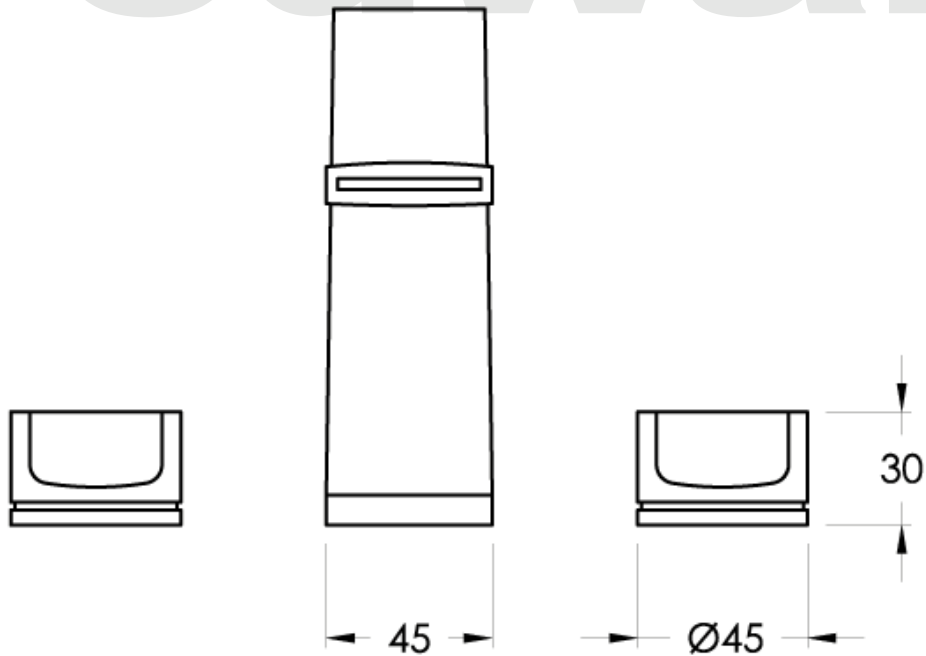

Brodware

SQ-LUX

1.7700.00.2.XX

XX Indicates finish
 Manufacturing engineers of quality commercial and residential fittings
 Dimensions subjects to change without notice. All dimensions are approximate
 Copyright © Brodware Industries 2013. www.brodware.com.au