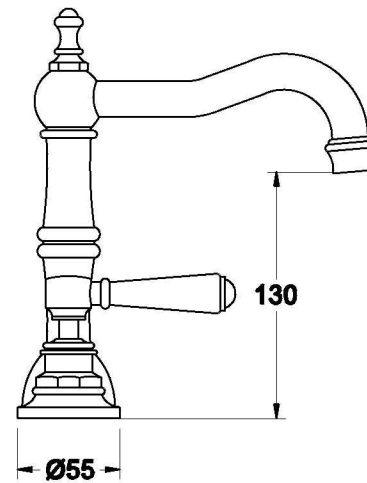

WINSLOW BASIN SET WITH METAL LEVERS

1.8100.02.3.XX

PRODUCT DIMENSIONS:

Front view

Side view:

Top view: