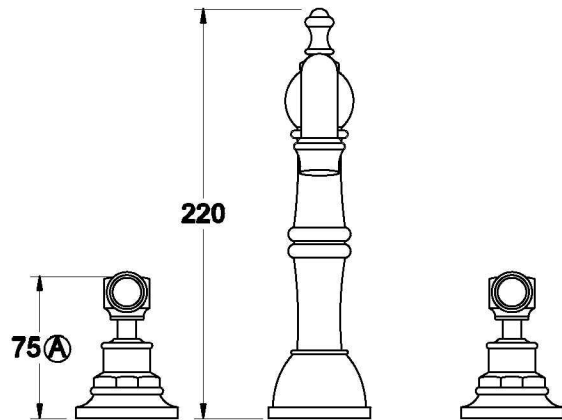

WINSLOW BASIN SET WITH METAL LEVERS

1.8100.02.3.XX

PRODUCT DIMENSIONS:

Front view

Side view:

Top view: