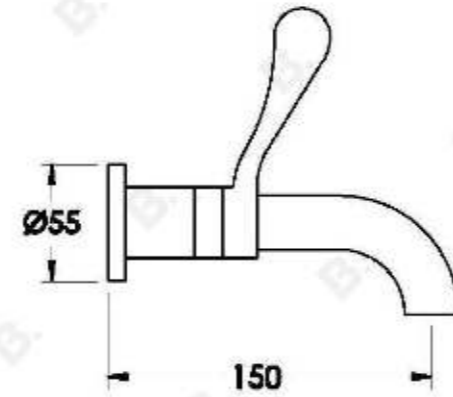

## MEMPHIS WALL SET WITH LEVERS

1.9605.00.3.XX

1.9605.50.3.XX: Flow controlled variant

### PRODUCT DIMENSIONS:

Front view:

Side view:

Top view: