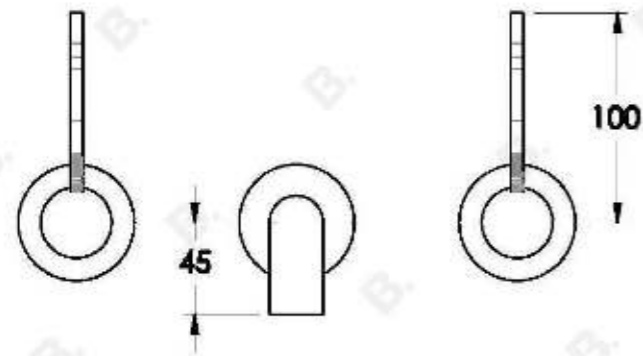

## MEMPHIS WALL SET WITH LEVERS

1.9605.00.3.XX

1.9605.50.3.XX: Flow controlled variant

### PRODUCT DIMENSIONS:

Front view:

Side view:

Top view: