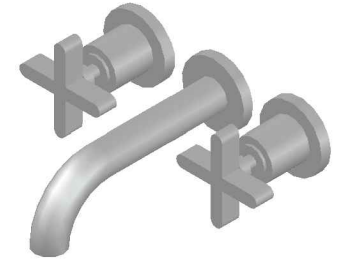

CITY QUE WALL SET WITH CROSS HANDLES

1.9805.00.2.XX

1.9805.50.2.XX - Flow controlled variant

PRODUCT DIMENSIONS:

Front view

Side view:

Top view: