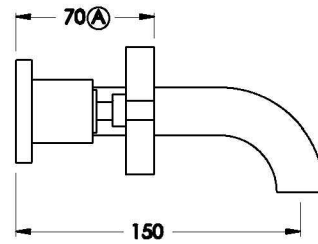

CITY QUE WALL SET WITH CROSS HANDLES

1.9805.00.2.XX

1.9805.50.2.XX - Flow controlled variant

PRODUCT DIMENSIONS:

Front view

Side view:

Top view: