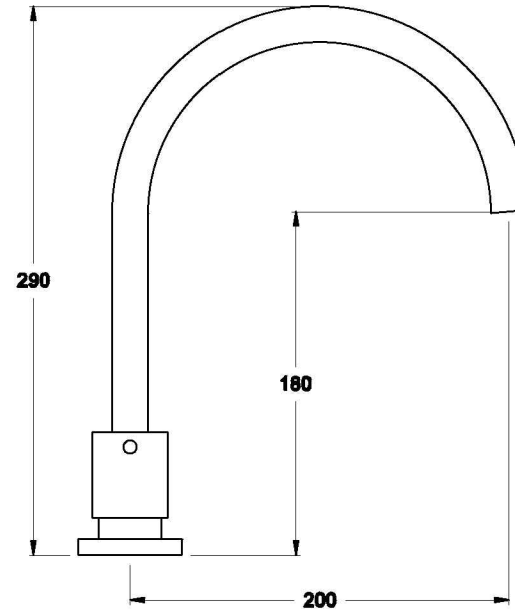

CITY STIK BATH SET

1.9907.00.3.XX

PRODUCT DIMENSIONS:

Front view

Side view:

Top view: