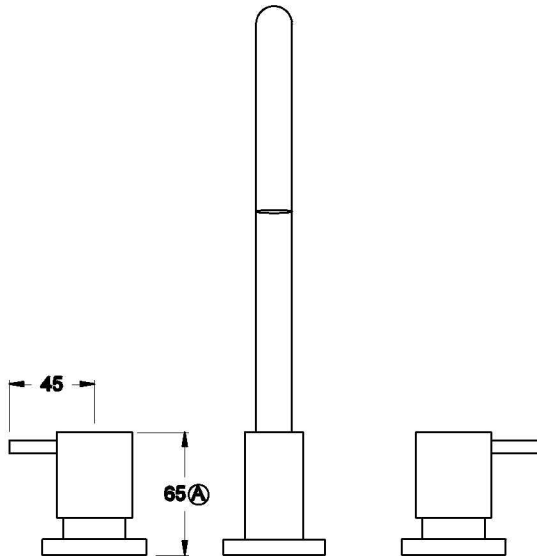

CITY STIK BATH SET

1.9907.00.3.XX

PRODUCT DIMENSIONS:

Front view

Side view:

Top view: