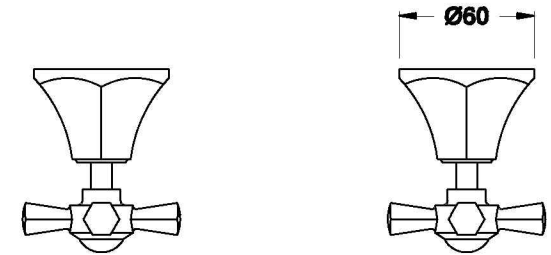

Brodware

CLASSIQUE WALL TAPS WITH CROSS HANDLES - CERAMIC DISC

1.8749.00.2.XX

PRODUCT DIMENSIONS:

Front view

Side view:

Top view:

XX suffix indicates finish – SEE WEBSITE FOR COLOUR CODE
Dimensions subject to change without notice
All dimensions are approximate
A = approximate distance
Copyright ©Brodware 2021